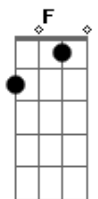

© ukulele-chords.com