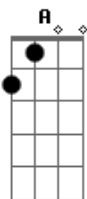

Johnny Cash - We'll Meet Again

Tom: C

(intro 2x) C A Dm G

A7 C E A
We'll meet again, don't know where, don't know when,
G G7 D D7
but I know we'll meet again some sunny day.
C A
Keep smiling through just like you always do,
G D F C D7
till the blue skies drive the dark clouds far away.
C C7 C C7
And will you please say hello to the folks that I know,
F
tell 'em that I won't be long,
D7 D D7
and they'll be happy to know that as you saw me go
G G7
I was singing this song.
C A
We'll meet again, don't know where, don't know when,
C F C G D D7 G
but I know we'll meet again some sunny day.

C E A7
Yeah, we'll meet again, I don't know where, and I don't
A know when,
D D7 G G7
but I do know that we'll meet again some sunny
C E A
day.
C A7
So honey, keep on smiling through just like you
always do,
G D F C D7
till the blue skies drive the dark clouds far away.
C7 C C7 C
And would you please say hello to all the folks that I
know,
F
and tell 'em I won't be long,
D D7 D
they'll be happy to know that as you saw me go
G G7
I was singing this song.
C A
We'll meet again, don't know where, don't know when,
C F C D D7 G
but I know we'll meet again some sunny day.

Acordes

© ukulele-chords.com

© ukulele-chords.com

© ukulele-chords.com

© ukulele-chords.com

© ukulele-chords.com

© ukulele-chords.com

© ukulele-chords.com

© ukulele-chords.com

© ukulele-chords.com

© ukulele-chords.com

© ukulele-chords.com