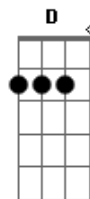

© ukulele-chords.com