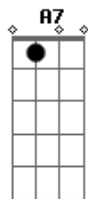

© ukulele-chords.com