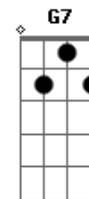

© ukulele-chords.com

© ukulele-chords.com