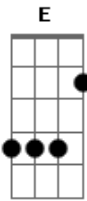

Johnny Cash - Waiting For A Train

Tom: F

VERSE ONE:

F C7 F F7
All around the water tank
Bb Bbm F
Waiting for a train
Bb F Em
A thousand miles away from from
G7 C7
Sleeping in the rain
F C7 F F7
I pulled up to a freightman
Bb Bbm F
Just to give him a line of talk
Bb F
He said if you got money
G7 C7 F
I'll see that you don't walk
F C7 F F7
Well I havent got a nickel

Bb A7
Not a penny can I show
Bb F
He said get off you railroad bum
G7 C7 F
And he slammed that boxcar door

VERSE TWO:

Well he put me off in Texas
In a state I dearly love
The wide open spaces all around me
Ther moon and stars above
Nobody seems to want me
Or to lend me a helping hand
I'm on my way from Frisco
Headin back to Dixieland
My pocket book is empty
And my heart is full of pain
Im a thousand miles away from home
Waitin for a train

Acordes

© ukulele-chords.com

© ukulele-chords.com

© ukulele-chords.com

© ukulele-chords.com

© ukulele-chords.com

© ukulele-chords.com

© ukulele-chords.com

© ukulele-chords.com

© ukulele-chords.com