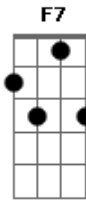

© ukulele-chords.com