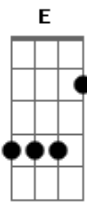

Johnny Cash - Waiting For A Train

Tom: F

VERSE ONE:

F C7 F F7
All around the water tank
Bb Bbm F
Waiting for a train
Bb F Em
A thousand miles away from from
G7 C7
Sleeping in the rain
F C7 F F7
I pulled up to a freightman
Bb Bbm F
Just to give him a line of talk
Bb F
He said if you got money
G7 C7 F
I'll see that you don't walk
F C7 F F7
Well I havent got a nickel

Bb A7
Not a penny can I show
Bb F
He said get off you railroad bum
G7 C7 F
And he slammed that boxcar door

VERSE TWO:

Well he put me off in Texas
In a state I dearly love
The wide open spaces all around me
Ther moon and stars above
Nobody seems to want me
Or to lend me a helping hand
I'm on my way from Frisco
Headin back to Dixieland
My pocket book is empty
And my heart is full of pain
Im a thousand miles away from home
Waitin for a train

Acordes

© ukulele-chords.com

© ukulele-chords.com

© ukulele-chords.com

© ukulele-chords.com

© ukulele-chords.com

© ukulele-chords.com

© ukulele-chords.com

© ukulele-chords.com

© ukulele-chords.com