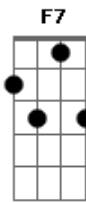

© ukulele-chords.com