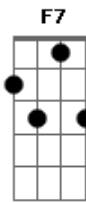

# Johnny Cash - Waiting For A Train

Tom: F

## VERSE ONE:

F C7 F F7  
 All around the water tank  
 Bb Bbm F  
 Waiting for a train  
 Bb F Em  
 A thousand miles away from from  
 G7 C7  
 Sleeping in the rain  
 F C7 F F7  
 I pulled up to a freightman  
 Bb Bbm F  
 Just to give him a line of talk  
 Bb F  
 He said if you got money  
 G7 C7 F  
 I'll see that you don't walk  
 F C7 F F7  
 Well I havent got a nickel

Bb A7  
 Not a penny can I show  
 Bb F  
 He said get off you railroad bum  
 G7 C7 F  
 And he slammed that boxcar door

## VERSE TWO:

Well he put me off in Texas  
 In a state I dearly love  
 The wide open spaces all around me  
 Ther moon and stars above  
 Nobody seems to want me  
 Or to lend me a helping hand  
 I'm on my way from Frisco  
 Headin back to Dixieland  
 My pocket book is empty  
 And my heart is full of pain  
 Im a thousand miles away from home  
 Waitin for a train