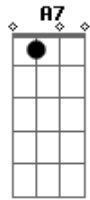

Johnny Cash - The Running Kind

Tom: **D**

(intro) **D**

1. I was born the running kind with leaving always on my mind,

home was never home to me at anytime,

every front door found me hoping I would find the back door open,

there just had to be an exit for the running kind.

Acordes

© ukulele-chords.com

© ukulele-chords.com

© ukulele-chords.com

© ukulele-chords.com