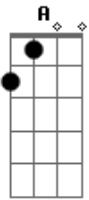

Johnny Cash - The Running Kind

Tom: **D**

(intro) **D**

1. I was born the running kind with leaving always on my mind,

home was never home to me at anytime,

every front door found me hoping I would find the back door open,

there just had to be an exit for the running kind.

Acordes

© ukulele-chords.com

© ukulele-chords.com

© ukulele-chords.com

© ukulele-chords.com