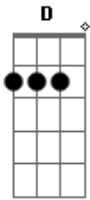

Johnny Cash - The Running Kind

Tom: **D**

(intro) **D**

1. I was born the running kind with leaving always on my mind,

home was never home to me at anytime,

every front door found me hoping I would find the back door open,

there just had to be an exit for the running kind.

2. Within me there's a prison surrounding me alone,

as real as any dungeon with its walls of stone,

I know running's not the answer, though, running's been my nature,

and a thing in me that keeps me moving on.

3. I was born the running kind with leaving always on my mind,

home was never home to me at anytime,

every front door found me hoping I would find the back door open,

there just had to be an exit for the running kind.

Acordes