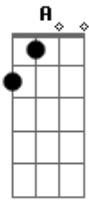

© ukulele-chords.com