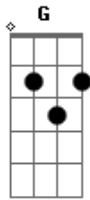

© ukulele-chords.com