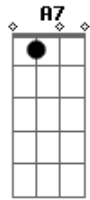

© ukulele-chords.com