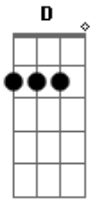

Johnny Cash - The Running Kind

Tom: **D**

(intro) **D**

1. I was born the running kind with leaving always on my mind, **G**

home was never home to me at anytime,

A every front door found me hoping I would find the back door open, **A7**

D there just had to be an exit for the running kind.

2. Within me there's a prison surrounding me alone, **G**

as real as any dungeon with its walls of stone,

A7 I know running's not the answer, though, running's been my nature,

D and a thing in me that keeps me moving on.

D 3. I was born the running kind with leaving always on my mind, **G**

home was never home to me at anytime,

A every front door found me hoping I would find the back door open, **A7**

there just had to be an exit for the running kind. **D**

Acordes