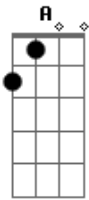

Johnny Cash - The Running Kind

Tom: **D**

(intro) **D**

1. I was born the running kind with leaving always on my mind,

home was never home to me at anytime,

every front door found me hoping I would find the back door open,

there just had to be an exit for the running kind.

Acordes

© ukulele-chords.com

© ukulele-chords.com

© ukulele-chords.com

© ukulele-chords.com