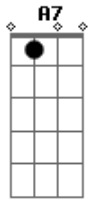

Johnny Cash - The Running Kind

Tom: **D**

(intro) **D**

1. I was born the running kind with leaving always on my mind,

home was never home to me at anytime,

every front door found me hoping I would find the back door open,

there just had to be an exit for the running kind.

Acordes

© ukulele-chords.com

© ukulele-chords.com

© ukulele-chords.com

© ukulele-chords.com