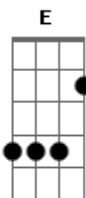

© ukulele-chords.com