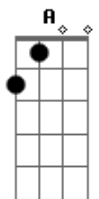

© ukulele-chords.com