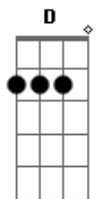

D

A

D

I just hope you're not so sad, that you're gonna go down suicide

I'm gonna write a tear stained letter, Put it special delivery 'Cause it's gonna be full of stuff that's only known to you and me 'Bout how every time I get turned on you turn me off and bring me down It'll be about the darkest news that ever did arrive in your hometown It'll be about the saddest thing your mailman ever did bring around.

I'm gonna write a tear stained letter, I'm gonna tell you one more time

That you still could reconsider and come back to bein' mine An' if you think about what I'm sayin', it'd be hard to refuse Just be sure you think a long time, on the answer that you choose

It will be a most important piece of personal, private news

Instrumental break

I'm gonna write a tear stained letter, mark it "Personal Private News."

An' I hope you'll keep it to yourself, An' don't go 'round cryin' the blues

Givin' off a bad impression as to what went really wrong

When what it was was that suddenly the music was all gone And this man and this woman got cut off in the middle of our song

I'm gonna write a tear stained letter, I'm gonna put it to a tune

So I'll be sendin' with it a sweet melody for you

And not some red-hot, upbeat zinger, that'll set your body on fire

But a hunk of love included meant to take you a little higher And to settle on your sweet, sweet mind, At night when you retire

I'm gonna write a tear stained letter

Acordes

© ukulele-chords.com