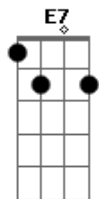

© ukulele-chords.com