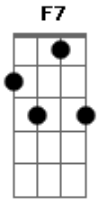

Johnny Cash - Swing Low, Sweet Chariot

Tom: F

Swing low, sweet chariot,

Comin' for to carry me home.

Swing low, sweet chariot,

Comin' for to carry me home.

I looked over Jordan, and what did I see,

Comin' for to carry me home.

Comin' for to carry me home.

But still my soul feels heavenly bound.

Comin' for to carry me home.

Acordes

© ukulele-chords.com

© ukulele-chords.com

© ukulele-chords.com

© ukulele-chords.com