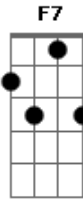

© ukulele-chords.com