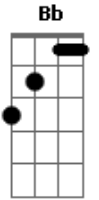

Johnny Cash - Swing Low, Sweet Chariot

Tom: F

Swing low, sweet chariot,

Comin' for to carry me home.

Swing low, sweet chariot,

Comin' for to carry me home.

I looked over Jordan, and what did I see,

Comin' for to carry me home.

I'm sometimes up and sometimes down,

Comin' for to carry me home.

But still my soul feels heavenly bound.

Comin' for to carry me home.

Acordes

© ukulele-chords.com

© ukulele-chords.com

© ukulele-chords.com