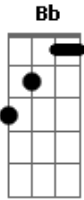

Johnny Cash - Swing Low, Sweet Chariot

Tom: F

Swing low, sweet chariot,

Comin' for to carry me home.

Swing low, sweet chariot,

Comin' for to carry me home.

I looked over Jordan, and what did I see,

Comin' for to carry me home.

A band of angels comin' after me,

Comin' for to carry me home.

Comin' for to carry me home.

If you get there before I do,

Comin' for to carry me home.

Just tell my friends that I'm a comin' too.

Comin' for to carry me home.

I'm sometimes up and sometimes down,

Comin' for to carry me home.

But still my soul feels heavenly bound.

Comin' for to carry me home.

Acordes

© ukulele-chords.com

© ukulele-chords.com

© ukulele-chords.com

© ukulele-chords.com