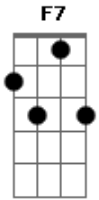

Johnny Cash - Swing Low, Sweet Chariot

Tom: F

Swing low, sweet chariot,

Comin' for to carry me home.

Swing low, sweet chariot,

Comin' for to carry me home.

I looked over Jordan, and what did I see,

Comin' for to carry me home.

I'm sometimes up and sometimes down,

Comin' for to carry me home.

But still my soul feels heavenly bound.

Comin' for to carry me home.

Acordes

© ukulele-chords.com

© ukulele-chords.com

© ukulele-chords.com