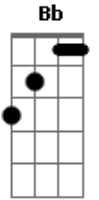

Johnny Cash - Swing Low, Sweet Chariot

Tom: F

Swing low, sweet chariot,

Comin' for to carry me home.

Swing low, sweet chariot,

Comin' for to carry me home.

I looked over Jordan, and what did I see,

Comin' for to carry me home.

Comin' for to carry me home.

But still my soul feels heavenly bound.

Comin' for to carry me home.

Acordes

© ukulele-chords.com

© ukulele-chords.com

© ukulele-chords.com

© ukulele-chords.com