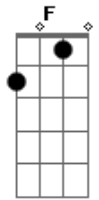

Johnny Cash - Swing Low, Sweet Chariot

Tom: F

Swing low, sweet chariot,

Comin' for to carry me home.

Swing low, sweet chariot,

Comin' for to carry me home.

I looked over Jordan, and what did I see,

Comin' for to carry me home.

A band of angels comin' after me,

Comin' for to carry me home.

Comin' for to carry me home.

If you get there before I do,

Comin' for to carry me home.

Just tell my friends that I'm a comin' too.

Comin' for to carry me home.

I'm sometimes up and sometimes down,

Comin' for to carry me home.

But still my soul feels heavenly bound.

Comin' for to carry me home.

Acordes

© ukulele-chords.com