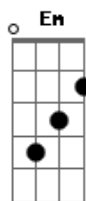

© ukulele-chords.com