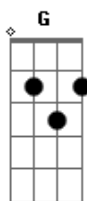

Johnny Cash - Spiritual

Tom: G

(intro) G D Em C

G D Em C
Jesus, I don't wanna die alone,
G D Em C
Jesus, oh, Jesus, I don't wanna die alone.
G D Em C
My love wasn't true, now all I have is you,
G D Em C
Jesus, oh, Jesus, I don't want to die alone.
G D Em C
Jesus, if you hear my last breath,
G D Em C
don't leave me here, left to die a lonely death.
G D Em C
I know I have sinned, but, Lord, I'm suffering,

Jesus, oh, Jesus, if you hear my last breath.

(G D G D Em C G D G D Em C)

G D Em C
Jesus, Jesus,
Em C G D Em C G D
all my troubles, all my pain, will leave me once
again.
G D G D Em C
all my troubles, all my pain, it's gonna leave me
once again.
G D G D Em C
all my troubles, all my pain, it's gonna leave me
once again.
G D G D Em C
gonna leave me once again.
(G D Em C G)

Acordes

© ukulele-chords.com