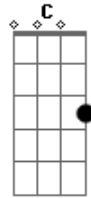

© ukulele-chords.com