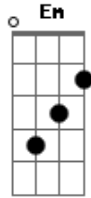

© ukulele-chords.com