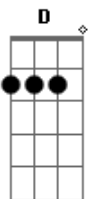

© ukulele-chords.com