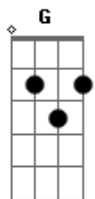

Johnny Cash - Salty Dog

Tom: A

(com acordes na forma de G)
 Capotraste na 2ª casa
 Capo 2

Intro: chords:

A7 D G C (twice)

Riff going into the first verse:

A7
 E|-----0-
 B|-----2-
 G|-----0-
 D|-----2-
 A-3-2-1-0-
 E|-----

A7
 Standin on the corner with the low down blues

D
 Great big hole in the bottom of my shoes

G C
 Honey let me be your Salty Dog

CHORUS

A7
 Let me be your Salty Dog
 D

Or I won't be your man at all
 G C
 Honey let me be your Salty Dog

Looky here Sal, well I know you
 Run down stockin' and a worn out shoe
 Honey let me be your Salty Dog

Chorus

Solo

Down in the wildwood sitting on a log
 Finger on the trigger and eye on the hog
 Honey let me be your Salty Dog

Chorus

Well I pulled that trigger and they said go
 Shot fell over in Mexico
 Honey let me be you Salty Dog

Chorus

Solo

Chorus

Chorus

Acordes

© ukulele-chords.com