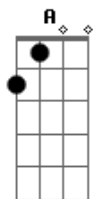

Johnny Cash - Salty Dog

Tom: **A**

(com acordes na forma de **G**)

Capo na 2ª casa

Capo 2

Intro: chords:

A7 D G C (twice)

Riff going into the first verse:

A7
E|-----0-
B|-----2-
G|-----0-
D|-----2-
A-3-2-1-0-
E|-----

A7
Standin on the corner with the low down blues

D
Great big hole in the bottom of my shoes

G C
Honey let me be your Salty Dog

CHORUS

A7
Let me be your Salty Dog
D

Or I won't be your man at all
G C
Honey let me be your Salty Dog

Looky here Sal, well I know you
Run down stockin' and a worn out shoe
Honey let me be your Salty Dog

Chorus

Solo

Down in the wildwood sitting on a log
Finger on the trigger and eye on the hog
Honey let me be your Salty Dog

Chorus

Well I pulled that trigger and they said go
Shot fell over in Mexico
Honey let me be you Salty Dog

Chorus

Solo

Chorus

Chorus

Acordes