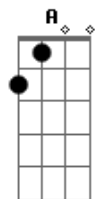

Johnny Cash - Salty Dog

Tom: A

(com acordes na forma de G)
 Capotraste na 2ª casa
 Capo 2

Intro: chords:

A7 D G C (twice)

Riff going into the first verse:

A7
 E|-----0-
 B|-----2-
 G|-----0-
 D|-----2-
 A-3-2-1-0-
 E|-----

Chorus

Well I pulled that trigger and they said go
 Shot fell over in Mexico
 Honey let me be you Salty Dog

Chorus

Solo

Chorus

Chorus

Acordes

© ukulele-chords.com