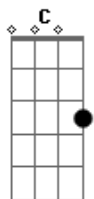

© ukulele-chords.com