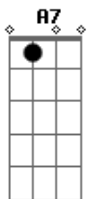

© ukulele-chords.com