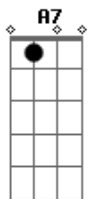

© ukulele-chords.com