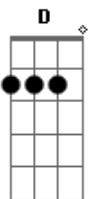

Johnny Cash - Salty Dog

Tom: **A**

(com acordes na forma de **G**)

Capo 2

Capo 2

Intro: chords:

A7 D G C (twice)

Riff going into the first verse:

A7
 E|-----0-
 B|-----2-
 G|-----0-
 D|-----2-
 A-3-2-1-0-
 E|-----

A7
 Standin on the corner with the low down blues

D
 Great big hole in the bottom of my shoes

G C
 Honey let me be your Salty Dog

CHORUS

Chorus

Solo

Chorus

Chorus

Acordes

© ukulele-chords.com

© ukulele-chords.com

© ukulele-chords.com