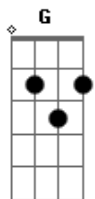

© ukulele-chords.com

© ukulele-chords.com