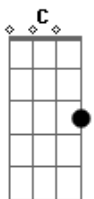

© ukulele-chords.com