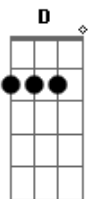

Johnny Cash - Salty Dog

Tom: **A**

(com acordes na forma de **G**)

Capo na 2ª casa

Capo 2

Intro: chords:

A7 D G C (twice)

Riff going into the first verse:

A7
 E|-----0-
 B|-----2-
 G|-----0-
 D|-----2-
 A-3-2-1-0-
 E|-----

A7
 Standin on the corner with the low down blues

D
 Great big hole in the bottom of my shoes

G C
 Honey let me be your Salty Dog

CHORUS

Chorus

Solo

Chorus

Chorus

Acordes

© ukulele-chords.com

© ukulele-chords.com

© ukulele-chords.com