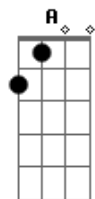

Johnny Cash - Salty Dog

Tom: **A**

(com acordes na forma de **G**)

Capo 2

Capo 2

Intro: chords:

A7 D G C (twice)

Riff going into the first verse:

A7
E|-----0-
B|-----2-
G|-----0-
D|-----2-
A-3-2-1-0-
E|-----

A7
Standin on the corner with the low down blues

D
Great big hole in the bottom of my shoes

G C
Honey let me be your Salty Dog

CHORUS

A7
Let me be your Salty Dog
D

Or I won't be your man at all
G C
Honey let me be your Salty Dog

Looky here Sal, well I know you
Run down stockin' and a worn out shoe
Honey let me be your Salty Dog

Chorus

Solo

Down in the wildwood sitting on a log
Finger on the trigger and eye on the hog
Honey let me be your Salty Dog

Chorus

Well I pulled that trigger and they said go
Shot fell over in Mexico
Honey let me be you Salty Dog

Chorus

Solo

Chorus

Chorus

Acordes