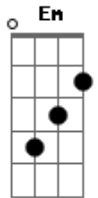

© ukulele-chords.com