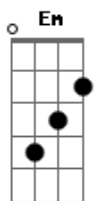

© ukulele-chords.com