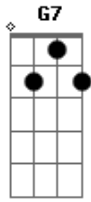

© ukulele-chords.com