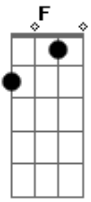

Johnny Cash - Orange Blossom Special

Tom: C

Look a yonder comin, comin down that railroad track.
 Hey, look a yonder comin, comin down that railroad track.
 It's the Orange Blossom Special, bringin my baby back.

Harmonica Solo

I'm going down to Florida, and get some sand in my shoes.

Or maybe California and get some sand in my shoes.

I'll ride that Orange Blossom Special and
 Lose these New York blues.

Harmonica Solo

Talk about a travlin, she's the fastest train on the line.
 Talk about a travelin, she's the fastest train on the line.
 It's that Orange Blossom Special rollin on down the line.

Acordes

© ukulele-chords.com