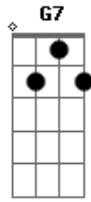

© ukulele-chords.com