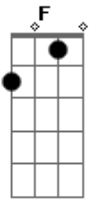

Johnny Cash - Orange Blossom Special

Tom: C

Look a yonder comin, comin down that railroad track.
 Hey, look a yonder comin, comin down that railroad track.
 It's the Orange Blossom Special, bringin my baby back.

Talk about a travlin, she's the fastest train on the line.

Talk about a travelin, she's the fastest train on the line.

It's that Orange Blossom Special rollin on down the line.

Acordes

© ukulele-chords.com