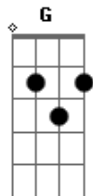

Johnny Cash - On The Evening Train

Tom: C

Intro: C F G
C F C F C

I heard the laughter, at the depot

But my tears, fell like the rain

When I saw them place, that long.. white casket

In the baggage coach, of the evening train

The baby's eyes, are red from... weeping

Its little heart, is filled.. with pain

Oh Daddy cried, they're taking.. Mama

Away from us, on the evening train

[Solo] C F G C
F C F C

As I turned to walk, away from.. the depot

It seemed I heard, her call my name

Take care of my baby, and tell him.. darling

That I'm going home, on the evening.. train

[Solo] C F G C
F C F C

I pray that God, will give me courage

To carry on, 'til we meet again

It's hard to know, she's gone? forever

They're carrying her home, on the evening train

They're carrying her home, on the evening train

Acordes

© ukulele-chords.com

© ukulele-chords.com

© ukulele-chords.com