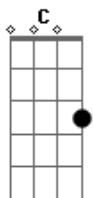

Johnny Cash - On The Evening Train

Tom: C

Intro: C F G
C F C F C

I heard the laughter, at the depot

But my tears, fell like the rain

When I saw them place, that long.. white casket

In the baggage coach, of the evening train

The baby's eyes, are red from... weeping

Its little heart, is filled.. with pain

Oh Daddy cried, they're taking.. Mama

Away from us, on the evening train

[Solo] C F G C
F C F C

As I turned to walk, away from.. the depot

It seemed I heard, her call my name

Take care of my baby, and tell him.. darling

That I'm going home, on the evening.. train

[Solo] C F G C
F C F C

I pray that God, will give me courage

To carry on, 'til we meet again

It's hard to know, she's gone? forever

They're carrying her home, on the evening train

They're carrying her home, on the evening train

Acordes

© ukulele-chords.com