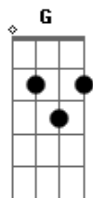

Johnny Cash - On The Evening Train

Tom: C

Intro: C F G
C F C F C

I heard the laughter, at the depot

But my tears, fell like the rain

When I saw them place, that long.. white casket

In the baggage coach, of the evening train

The baby's eyes, are red from... weeping

Its little heart, is filled.. with pain

Oh Daddy cried, they're taking.. Mama

Away from us, on the evening train

[Solo] C F G C
F C F C

As I turned to walk, away from.. the depot

It's hard to know, she's gone? forever

They're carrying her home, on the evening train

They're carrying her home, on the evening train

Acordes

© ukulele-chords.com

© ukulele-chords.com

© ukulele-chords.com