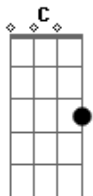

Johnny Cash - On The Evening Train

Tom: C

Intro: C F G
C F C F C

I heard the laughter, at the depot

But my tears, fell like the rain

When I saw them place, that long.. white casket

In the baggage coach, of the evening train

The baby's eyes, are red from... weeping

Its little heart, is filled.. with pain

Oh Daddy cried, they're taking.. Mama

Away from us, on the evening train

[Solo] C F G C
F C F C

As I turned to walk, away from.. the depot

It seemed I heard, her call my name

Take care of my baby, and tell him.. darling

That I'm going home, on the evening.. train

[Solo] C F G C
F C F C

I pray that God, will give me courage

To carry on, 'til we meet again

It's hard to know, she's gone? forever

They're carrying her home, on the evening train

They're carrying her home, on the evening train

Acordes

© ukulele-chords.com