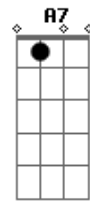

© ukulele-chords.com