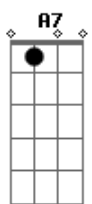

© ukulele-chords.com