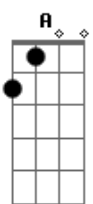

© ukulele-chords.com