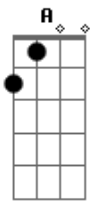

© ukulele-chords.com