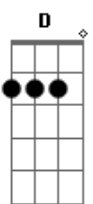

© ukulele-chords.com