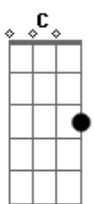

© ukulele-chords.com