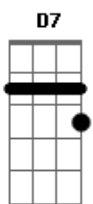

© ukulele-chords.com