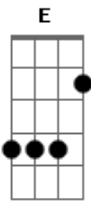

© ukulele-chords.com