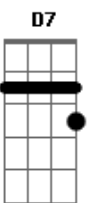

ukulele-chords.com