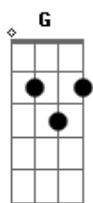

ukulele-chords.com