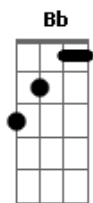

Johnny Cash - Life's Railway To Heaven

Tom: **Bb**

(com acordes na forma de **G**)
Capotraste na 3ª casa
I'm not sure if this is the same key as the recording, but I'm pretty sure it's the same time and same progressions. There are multiple instrumentals in it, but if I remember correctly, they all cover the verse and chorus parts. (I have been capoing at the 3rd fret so it would be in Bb.) 4/4 time.

G Life is like a mountain railway with an **C** Engineer that's **G** brave
we must make the run successful from the **A7** cradle to the **D** grave
G heed the curves the hills the tunnels, never **C** falter, never **G** fail

keep your hand upon the throttle and your eye upon the rail **D7 G**

(CHORUS:) **C** Blessed Savior, Thou wilt **G** guide us
till we reach that blissful **A7 C** shore
G where the angels wait to join us in **C** God's **G** praise **D7 G** forevermore

verse 2
As we roll along the mainline, there'll be storms and there'll be night
there'll be sidetracks unexpected on the left and on the right
but with the straight always before us and our hearts upon the prize
there'll be no disembarkation until we reach paradise

(CHORUS)

Acordes

ukulele-chords.com