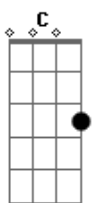

ukulele-chords.com