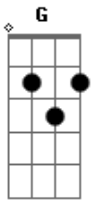

Johnny Cash - It Ain't Me Babe

Tom: G

G Am
Go away from my window
C D G
Leave at your own chosen speed
G Am
I'm not the one you want, babe
G D G
I'm not the one you need

G Am
You say you're lookin' for someone
G Am
Who's never weak but always strong
G Am
To protect you and defend you
G Am
Whether you are right or wrong
C D
Someone to open each and every door

G
But it ain't me babe
C D G

No, no, no, it ain't me babe
C D G
It ain't me you're lookin' for, babe

Go lightly from the ledge, babe
Go lightly on the ground
I'm not the one you want, babe
I'll only let you down
You say you're lookin' for someone
Who'll promise never to part
Someone to close his eyes to you
Someone to close his heart
Someone to die for you and more

Chorus

You say you're lookin' for someone
To pick you up each time you fall
To gather flowers constantly
And to come each time you call
And will love you for your life
And nothin' more

Chorus

Acordes

© ukulele-chords.com