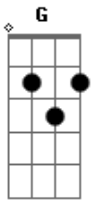

# Johnny Cash - It Ain't Me Babe

Tom: G

G Am  
Go away from my window  
C D G  
Leave at your own chosen speed  
G Am  
I'm not the one you want, babe  
G D G  
I'm not the one you need

G Am  
You say you're lookin' for someone  
G Am  
Who's never weak but always strong  
G Am  
To protect you and defend you  
G Am  
Whether you are right or wrong  
C D  
Someone to open each and every door

G  
But it ain't me babe  
C D G

No, no, no, it ain't me babe  
C D G  
It ain't me you're lookin' for, babe

Go lightly from the ledge, babe  
Go lightly on the ground  
I'm not the one you want, babe  
I'll only let you down  
You say you're lookin' for someone  
Who'll promise never to part  
Someone to close his eyes to you  
Someone to close his heart  
Someone to die for you and more

Chorus

You say you're lookin' for someone  
To pick you up each time you fall  
To gather flowers constantly  
And to come each time you call  
And will love you for your life  
And nothin' more

Chorus