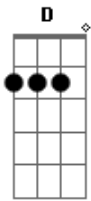

© ukulele-chords.com