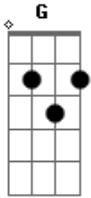

Johnny Cash - It Ain't Me Babe

Tom: G

G Am
Go away from my window
C D G
Leave at your own chosen speed
G Am
I'm not the one you want, babe
G D G
I'm not the one you need

G Am
You say you're lookin' for someone
G Am
Who's never weak but always strong
G Am
To protect you and defend you
G Am
Whether you are right or wrong
C D
Someone to open each and every door

G
But it ain't me babe
C D G

No, no, no, it ain't me babe
C D G
It ain't me you're lookin' for, babe

Go lightly from the ledge, babe
Go lightly on the ground
I'm not the one you want, babe
I'll only let you down
You say you're lookin' for someone
Who'll promise never to part
Someone to close his eyes to you
Someone to close his heart
Someone to die for you and more

Chorus

You say you're lookin' for someone
To pick you up each time you fall
To gather flowers constantly
And to come each time you call
And will love you for your life
And nothin' more

Chorus

Acordes

© ukulele-chords.com