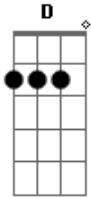

© ukulele-chords.com