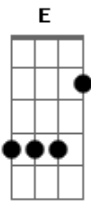

© ukulele-chords.com