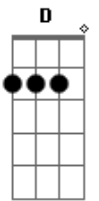

© ukulele-chords.com