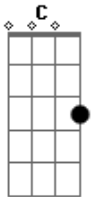

Johnny Cash - I Still Miss Someone

Tom: C

At my door the leaves are falling
The cold wild wind will come
Sweethearts walk by together
And I Still Miss Someone

I go out to wild the parties
And look for a little fun
But I find the darkened corner
'Cause I still miss someone

Ponte{x}
Though I never got over those blue eyes
I see them everywhere
I miss those arms that held me

When all the love was there

I wonder if she's sorry for
For leaving what we had begun
There's someone for me somewhere
And I Still Miss Someone

Though I never got over those blue eyes
I see them everywhere
I miss those arms that held me
When all the love was there

I wonder if she's sorry for
For leaving what we had begun
There's someone for me somewhere
And I Still Miss Someone

Acordes

© ukulele-chords.com