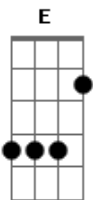

© ukulele-chords.com