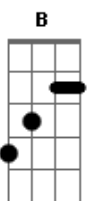

© ukulele-chords.com