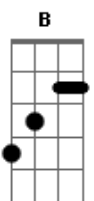

© ukulele-chords.com