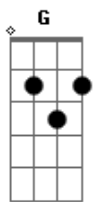

Johnny Cash - Goodnight Irene

Tom: C
Intro: F C G C C C C

^C Last Saturday night I got ^G married,
Me and my wife settled ^C down.
Now me and my wife are parted;
^G Gonna take another stroll down-town. ^C

^C Irene, good-night. Irene, good-night. ^C
^{C7} Goodnight. I-rene. ^F Good-night, Irene.
^G I'll see you in my dreams. ^C

Interlúdio: F C G C C C C

^C Some-times I live in the country. ^G
Sometimes I live in town. ^C
^{C7} Sometimes I take a fool notion ^F

^G To jumo in the river and drown. ^C

^C Irene, good-night. Irene, good-night. ^C
^{C7} Goodnight. I-rene. ^F Good-night, Irene.
^G I'll see you in my dreams. ^C

Interlúdio: F C G C C

^C Stop you're ramblin', stop you're gamblin'. ^G
Stop staying out late at night. ^C
Go home to your wife and family. ^{C7}
^G Stay there by the fireside bright. ^C

^C Irene, good-night. Irene, good-night. ^C
^{C7} Goodnight. I-rene. ^F Good-night, Irene.
^G I'll see you in my dreams. ^C ^F ^C

Acordes

© ukulele-chords.com

© ukulele-chords.com

© ukulele-chords.com

© ukulele-chords.com