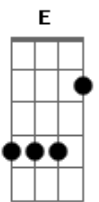

© ukulele-chords.com