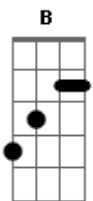

© ukulele-chords.com