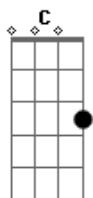

© ukulele-chords.com