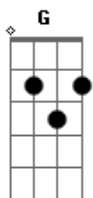

Johnny Cash - Father And Son

Tom: G

(intro) G C G C

Am
1. It's not time to make a change, just relax, abd take it easy,

you're still young, that's your fault,
there's so much you have to know.

Am
Find a girl, settle down, if you want, you can marry,
look at me, I am old, but I'm happy.

Am
2. I was once like you are now, and I know that it's not easy,

to be calm when you've found something going on.

C
But take your time, think a lot, why, think of everything you've got,

D
for you will still be here tomorrow, but your dreams may not.

Bm
3. How can I try to explain, when I do he turns away again,

it's always been the same, the same old story.

Bm
From the moment I could talk I was ordered to listen,
there's a way, and I know that I have to go away,
I know, I have to go.

(G C G C)

C
3. It's not time to make a change, just sit down, and take it slowly,

you're still young, that's your fault,
there's so much I have to go through.

Am
Find a girl, settle down, if you want you can marry,
look at me, I am old, but I'm happy.

4. All the times that I cried,
keeping all the things I knew inside,
it's hard, but it's harder to ignore it.

Bm
If they were right, I'd agree, but it's them, they know not me, now,

there's a way and I know that I have to go away,
I know, I have to go.

Acordes

© ukulele-chords.com