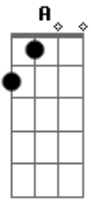

© ukulele-chords.com

© ukulele-chords.com