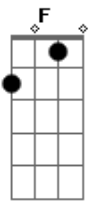

© ukulele-chords.com