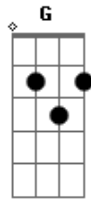

© ukulele-chords.com