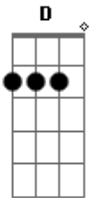

Johnny Cash - Austin Prison

Tom: A

^A They had a warrant out for me ^E all over ^A country

and I was trying to beat two raps in Idaho,

^A I was breaking into a school house ^D sunday morning without warning

^A and miles and miles and miles and miles ^E and miles and miles ^A and miles

Acordes

© ukulele-chords.com

© ukulele-chords.com

© ukulele-chords.com