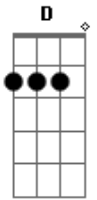

© ukulele-chords.com