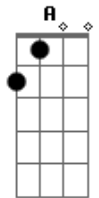

Johnny Cash - Austin Prison

Tom: A

^A They had a warrant out for me ^E all over ^A country

and I was trying to beat two raps in Idaho,

^A I was breaking into a school house ^D sunday morning without warning

^A when I saw the sheriff coming for me ^E slow from down below

^A His steel grey eyes were blazing when he ^E saw me

his hand was on his gun when he rode up ^E

^A he said you killed that woman I know you ^D shot her why'd you do it?

^A I'm taking you to Austin and I'm gonna lock you up ^E

^A Well he tied me with the plowline the next morning ^E

and he had me deep in Texas the next day

^A A crazy screaming lynchmob waited in ^D streets of Austin

^A but he put me in the jailhouse and he ^E threw the key away ^A

^A a jury found me guilty three months later ^E

weld evil men with murder in their eyes ^E

^A they even took me out and said now ^D show us where you killed her

^A and that wicked judge said now I hereby ^E sentence you to die ^A

^E But here I am far away from Austin prison my friend the jailor handed me a file

^A now all I want between me and there are ^D alot of friendly people

^A and miles and miles and miles and miles ^E and miles and miles ^A and miles

Acordes

© ukulele-chords.com