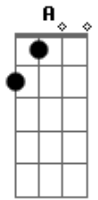

Johnny Cash - Austin Prison

Tom: A

^A They had a warrant out for me ^E all over ^A country

and I was trying to beat two raps in Idaho,

^A I was breaking into a school house ^D sunday morning without warning

^A when I saw the sheriff coming for me ^E slow from down ^A below

^A His steel grey eyes were ^E blazing when he ^A saw me

his hand was on his gun when he rode up ^E

^A he said you killed that woman I know you ^D shot her why'd you do it?

^A I'm taking you to Austin and I'm gonna lock you up ^E

^A Well he tied me with the ^E plowline the next ^A morning

^E

and he had me deep in Texas the next day

^A A crazy screaming lynchmob waited in ^D streets of Austin

^A but he put me in the jailhouse and he ^E threw the key ^A away

^A a jury found me guilty ^E three months ^A later

weld evil men with murder in their ^E eyes

^A they even took me out and said now ^D show us where you killed her

^A and that wicked judge said now I hereby ^E sentence you to die ^A

^E But here I am far away from Austin prison my friend the jailor handed me a file

^A now all I want between me and there are ^D alot of friendly people

^A and miles and miles and miles and miles ^E and miles ^A and miles

Acordes

© ukulele-chords.com