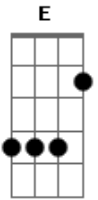

© ukulele-chords.com