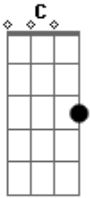

Johnny Cash - Alamo

Tom: C

A hundred and eighty were challenged by Travis to die

By the line that he drew with his sword when the battle was nigh

Any man that would fight to the death, cross over

But if you wanna live, you better fly
And over the line stepped a hundred and seventy nine

Chorus:

Hey, Santa Ana, we're killing you're soldiers below
So men, wherever they go, will remember the Alamo

Acordes

© ukulele-chords.com