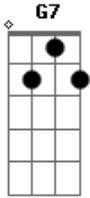

© ukulele-chords.com