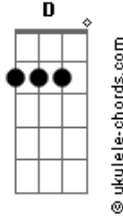

Johnny Cash - A Legend In My Time

Tom: G

G
If heartaches brought fame in love's crazy game
C D G
I'd be a legend in my time.
G C D G
If they gave gold statuettes for tears and regrets,
C D G
I'd be a legend in my time.

A

D

Acordes

But they don't give awards, and there's no praise or fame
A D
For a heart that's been broken over love that's in vain.

G C
If loneliness meant world acclaim,
D G
Then everyone would know my name
C D G
I'd be a legend in my time.

Repeat any times you prefer...