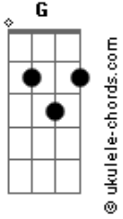

Johnny Cash - A Legend In My Time

Tom: G

G
 If heartaches brought fame in love's crazy game
C D G
 I'd be a legend in my time.
G C D G
 If they gave gold statuettes for tears and regrets,
C D G
 I'd be a legend in my time.

A

D

Acordes

But they don't give awards, and there's no praise or fame
A D
 For a heart that's been broken over love that's in vain.

G C
 If loneliness meant world acclaim,
D G
 Then everyone would know my name
C D G
 I'd be a legend in my time.