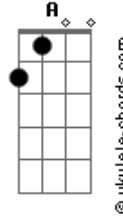

Johnny Cash - A Legend In My Time

Tom: G

G
If heartaches brought fame in love's crazy game
C D G
I'd be a legend in my time.
G C D G
If they gave gold statuettes for tears and regrets,
C D G
I'd be a legend in my time.

A

D

Acordes

But they don't give awards, and there's no praise or fame
A D
For a heart that's been broken over love that's in vain.

G C
If loneliness meant world acclaim,
D G
Then everyone would know my name
C D G
I'd be a legend in my time.

Repeat any times you prefer...