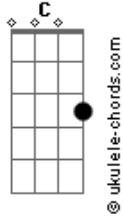

Johnny Cash - A Legend In My Time

Tom: G

G
 If heartaches brought fame in love's crazy game
C D G
 I'd be a legend in my time.
G C D G
 If they gave gold statuettes for tears and regrets,
C D G
 I'd be a legend in my time.

A

D

Acordes

But they don't give awards, and there's no praise or fame
A D
 For a heart that's been broken over love that's in vain.

G C
 If loneliness meant world acclaim,
D G
 Then everyone would know my name
C D G
 I'd be a legend in my time.