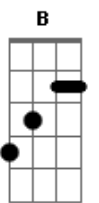

Johnnie Guilbert - Song Without A Name

Tom: F

(com acordes na forma de D)

Capostrate na 3ª casa

Intro: **D** **B** **D** **B**

```

E|-----|-----|-----|
-----|
B|-----|-----|-----|
-----|
G|--6-66-666-----|--4-44-444-----|--6-66-666-6xx---|
-4xx-----| (1 parte)
D|--6-66-666-----|--4-44-444-----|--6-66-666-6xx---|
-4xx-----|
A|--4-44-444-----|--2-22-222-----|--4-44-444-4xx---|
-2xx-----|
E|-----|-----|-----|
-----|

```

(1 parte da introdução)

D **B** **D** **B**
I've been waiting way too - long

D **B** **D**
I've been playing the same old - songs

(0 Refrão começa do fim da primeira parte e segue ela repetindo)

B **D**
Who am I?

A **B**
Every single person seems to think

D
It's all great

A **B**
Every single person seems to think

D
They get me

(Refrão e fim)

Acordes

© ukulele-chords.com

© ukulele-chords.com