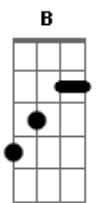

Johnnie Guilbert - Song Without A Name

Tom: F

(com acordes na forma de D)

Capostrate na 3ª casa

Intro: **D** **B** **D** **B**

```

E|-----|-----|-----|
-----|
B|-----|-----|-----|
-----|
G|--6-66-666-----|--4-44-444-----|--6-66-666-6xx---|
-4xx-----| (1 parte)
D|--6-66-666-----|--4-44-444-----|--6-66-666-6xx---|
-4xx-----|
A|--4-44-444-----|--2-22-222-----|--4-44-444-4xx---|
-2xx-----|
E|-----|-----|-----|
-----|

```

(1 parte da introdução)

D **B** **D** **B**
I've been waiting way too - long

D **B** **D**
I've been playing the same old - songs

(0 Refrão começa do fim da primeira parte e segue ela repetindo)

B **D**
Who am I?

A **B**
Every single person seems to think

D
It's all great

A **B**
Every single person seems to think

D
They get me

(Refrão e fim)

Acordes

© ukulele-chords.com

© ukulele-chords.com