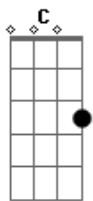

Verso 2:

G
I wanna play a part
D
I wanna play a part
Em
Of somebody finding hope
D
Somebody finding hope in God of Heaven

Pré-Refrão:

F C
It's my desire
G
Lord, you would use me
F C Am
to change somebody else's destiny

Refrão:

G
I wanna be a part
D
I wanna be a part
Em
Of somebody else's story
C
Somebody else's story of redemption
G
I wanna be the one
D
I wanna be the one
Em
To shine the light of Jesus
C
Into their darkness
Am G C
So lead me to that someone I pray
Am G F
Lord, I wanna bring you glory
G
In somebody else's story
(G D Em C2)

Verso 3:

G
I wanna play a part

D
I wanna play a part
Em
Of somebody finding comfort
C
Somebody finding comfort when their hurting
G
I wanna play a part
D
I wanna play a part
Em
Of caring for the widow
C
And sheltering the orphan
Refrão:

G
I wanna be a part
D
I wanna be a part
Em
Of somebody else's story
C
Somebody else's story of redemption
G
I wanna be the one
D
I wanna be the one
Em
To shine the light of Jesus
C
Into their darkness
Am G C
So lead me to that someone I pray
Am G F
Lord, I wanna bring you glory
Em
In somebody else's story

(Em A) (3x)

(C D D7)

Refrão:

G
I wanna be a part
D
I wanna be a part
Em
Of somebody else's story
C
Somebody else's story of redemption
G D
This hope in me was not meant to be
Em C
Contained inside I've got to give it away

Refrão:

G
I wanna be a part
D
I wanna be a part
Em
Of somebody else's story
C
Somebody else's story of redemption

Acordes

© ukulele-chords.com