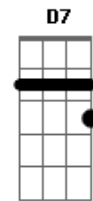

© ukulele-chords.com