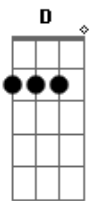

John Waller - Somebody Else's Story

Tom: C
Intro: G D Em C2

Verso 1:

G
I wanna be a part
D
I wanna be a part
Em
Of somebody finding love
C2
Somebody finding love never unfailling G I wanna be a part
D
I wanna be a part
Em
Of somebody finding life
D
Somebody finding life everlasting

G
I wanna be a part
D
I wanna be a part
Em
Of somebody else's story
C
Somebody else's story of redemption
G
I wanna be the one
D
I wanna be the one
Em
To shine the light of Jesus
C
Into their darkness
Am G C
So lead me to that someone I pray
Am G F
Lord, I wanna bring you glory
Em
In somebody else's story

(Em A) (3x)

(C D D7)

Refrão:

G
I wanna be a part
D
I wanna be a part
Em
Of somebody else's story
C
Somebody else's story of redemption
G D
This hope in me was not meant to be
Em C
Contained inside I've got to give it away

Refrão:

G
I wanna be a part
D
I wanna be a part
Em
Of somebody else's story
C
Somebody else's story of redemption

Acordes

© ukulele-chords.com

© ukulele-chords.com

© ukulele-chords.com

© ukulele-chords.com

© ukulele-chords.com