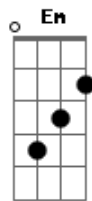

John Waller - Somebody Else's Story

Tom: C
Intro: G D Em C2

Verso 1:

G
I wanna be a part
D
I wanna be a part
Em
Of somebody finding love
C2
Somebody finding love never unfailling G I wanna be a part
D
I wanna be a part
Em
Of somebody finding life
D
Somebody finding life everlasting

G
I wanna be a part
D
I wanna be a part
Em
Of somebody else's story
C
Somebody else's story of redemption
G
I wanna be the one
D
I wanna be the one
Em
To shine the light of Jesus
C
Into their darkness
Am G C
So lead me to that someone I pray
Am G F
Lord, I wanna bring you glory
Em
In somebody else's story

(Em A) (3x)

(C D D7)

Refrão:

G
I wanna be a part
D
I wanna be a part
Em
Of somebody else's story
C
Somebody else's story of redemption
G D
This hope in me was not meant to be
Em C
Contained inside I've got to give it away

Refrão:

G
I wanna be a part
D
I wanna be a part
Em
Of somebody else's story
C
Somebody else's story of redemption

Acordes

© ukulele-chords.com

© ukulele-chords.com

© ukulele-chords.com

© ukulele-chords.com

© ukulele-chords.com