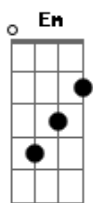

© ukulele-chords.com