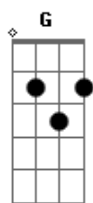

John Newman - Love Me Again

tom:
Bm

Em
Know I've done wrong
G
I left your heart torn
Bm A
Is that what devils do?
Em
Took you so low
G
Where only fools go
Bm A
I shook the angel in you

[Pré-Refrão]

Em G
Now I'm rising from the ground
Bm A
Rising up to you
Em G
Filled with all the strength I found
Bm A
There's nothing I can't do

[Refrão]

Am Bm7 Em
I need to know now, know now
Am
Can you love me again?
Am Bm7 Em
I need to know now, know now
Am
Can you love me again?
Am Bm7 Em
I need to know now, know now
Am
Can you love me again?
Am Bm7 Em
I need to know now, know now
Am
Can you love me again?
Am
Can you love me again?

[Segunda Parte]

Em
It's unforgivable
G
I stole and burnt your soul
Bm A
Is that what demons do?
Em
They rule the worst of me
G
Destroy everything
Bm A

Acordes

© ukulele-chords.com

© ukulele-chords.com

© ukulele-chords.com

© ukulele-chords.com

© ukulele-chords.com

© ukulele-chords.com

They bring down angels like you

[Pré-Refrão]

Em G
Now I'm rising from the ground
Bm A
Rising up to you
Em G
Filled with all the strength I found
Bm A
There's nothing I can't do