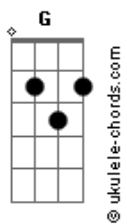

# John Newman - Down the Line

Tom: Bb

Tom: G

m

(intro x2) Bb Dm Gm Gm

Bb Dm Gm Gm

I've been battered, I've been bruised

Bb Dm Gm Gm

I wanna break the chains of life

With you right by my side

So, oh

You gotta meet me down the line

So, oh

You gotta meet me down the line

Bb Dm Gm Gm

I'm easily dazed, I'm so confused

## Acordes

'Cause you're the right person at the wrong time

Bb F

I wanna run into the light

And leave the dark behind

Bb F

I wanna break the chains of life

With you right by my side