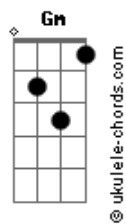

John Newman - Down the Line

Tom: Bb

Tom: G

m

(intro x2) Bb Dm Gm Gm

Bb Dm Gm Gm

I've been battered, I've been bruised

Bb Dm Gm Gm

And though I know it's no excuse

Bb Dm Gm

For you I know I'm right

And in another place, in another time

Bb Dm Gm

I'll buy you flowers, I'd build a home

Gm Bb Dm Gm Gm

Right now can't pay the bills, I cannot go

Bb Dm Gm

Can't give you anything you need

But maybe if you'll meet me further down the line

'Cause you're the right person at the wrong time

Bb F

I wanna run into the light

And leave the dark behind

Bb F

I wanna break the chains of life

With you right by my side

So, oh

You gotta meet me down the line

So, oh

You gotta meet me down the line

Bb Dm Gm Gm

I'm easily dazed, I'm so confused

Bb Dm Gm Gm

It's hurting me and I'm hurting you

Bb Dm Gm

Despite everything you do

You're gonna have to meet me further down the line

'Cause you're the right person at the wrong time

Acordes

'Cause you're the right person at the wrong time

Bb F

I wanna run into the light

And leave the dark behind

Bb F

I wanna break the chains of life

With you right by my side

So, oh

You gotta meet me down the line

So, oh

You gotta meet me down the line

Gm

You've been trying hard

To make me feel a little better

D Gm

It's gonna take a while

To make me feel a little better

D Gm Eb Bb

And I'll try, try, try, try a little harder, uu, yeah

F Eb

And I swear, swear, swear I'm gonna lift you further ohhhh

Bb F

I wanna run into the light

And leave the dark behind

Bb F

I wanna break the chains of life

With you right by my side

So, oh

You gotta meet me down the line

So, oh

You gotta meet me down the line

Bb Dm Gm Gm

I'm easily dazed, I'm so confused

Bb Dm Gm Gm

It's hurting me and I'm hurting you