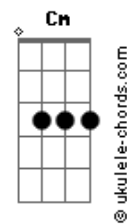

# John Newman - Down the Line

Tom: Bb

Tom: G

m

(intro x2) Bb Dm Gm Gm

Bb Dm Gm Gm

I've been battered, I've been bruised

Bb Dm Gm Gm

I wanna break the chains of life

With you right by my side

So, oh

You gotta meet me down the line

So, oh

You gotta meet me down the line

Bb Dm Gm Gm

I'm easily dazed, I'm so confused

## Acordes

'Cause you're the right person at the wrong time

Bb F

I wanna run into the light

And leave the dark behind

Bb F

I wanna break the chains of life

With you right by my side