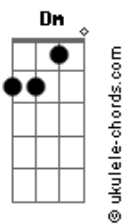

John Newman - Down the Line

Tom: Bb

Tom: G

m

(intro x2) Bb Dm Gm Gm

Bb Dm Gm Gm

I've been battered, I've been bruised

Bb Dm Gm Gm

And though I know it's no excuse

Bb Dm Gm

For you I know I'm right

And in another place, in another time

Bb Dm Gm

I'll buy you flowers, I'd build a home

Gm Bb Dm Gm Gm

Right now can't pay the bills, I cannot go

Bb Dm Gm

Can't give you anything you need

But maybe if you'll meet me further down the line

'Cause you're the right person at the wrong time

Bb F

I wanna run into the light

And leave the dark behind

Bb F

I wanna break the chains of life

With you right by my side

So, oh

You gotta meet me down the line

So, oh

You gotta meet me down the line

Bb Dm Gm Gm

I'm easily dazed, I'm so confused

Bb Dm Gm Gm

It's hurting me and I'm hurting you

Bb Dm Gm

Despite everything you do

You're gonna have to meet me further down the line

'Cause you're the right person at the wrong time

Acordes

'Cause you're the right person at the wrong time

Bb F

I wanna run into the light

And leave the dark behind

Bb F

I wanna break the chains of life

With you right by my side

So, oh

You gotta meet me down the line

So, oh

You gotta meet me down the line

Gm

You've been trying hard

To make me feel a little better

D Gm

It's gonna take a while

To make me feel a little better

D Gm Eb Bb

And I'll try, try, try, try a little harder, uu, yeah

F Eb

And I swear, swear, swear I'm gonna lift you further ohhhh

Bb F

I wanna run into the light

And leave the dark behind

Bb F

I wanna break the chains of life

With you right by my side

So, oh

You gotta meet me down the line

So, oh

You gotta meet me down the line

Bb Dm Gm Gm

I'm easily dazed, I'm so confused

Bb Dm Gm Gm

It's hurting me and I'm hurting you