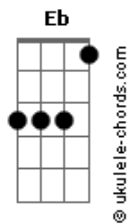

# John Newman - Down the Line

Tom: Bb

Tom: G

m

(intro x2) Bb Dm Gm Gm

Bb Dm Gm Gm

I've been battered, I've been bruised

Bb Dm Gm Gm

I wanna break the chains of life

With you right by my side

So, oh

You gotta meet me down the line

So, oh

You gotta meet me down the line

Bb Dm Gm Gm

I'm easily dazed, I'm so confused

Bb Dm Gm Gm

It's hurting me and I'm hurting you

Bb Dm Gm

Despite everything you do

You're gonna have to meet me further down the line

'Cause you're the right person at the wrong time

## Acordes

'Cause you're the right person at the wrong time

Bb F

I wanna run into the light

And leave the dark behind

Bb F

I wanna break the chains of life

With you right by my side