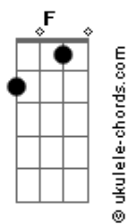

John Newman - Down the Line

Tom: Bb

Tom: G

m

(intro x2) Bb Dm Gm Gm

Bb Dm Gm Gm

I've been battered, I've been bruised

Bb Dm Gm Gm

And though I know it's no excuse

Bb Dm Gm

For you I know I'm right

And in another place, in another time

Bb Dm Gm

I'll buy you flowers, I'd build a home

Gm Bb Dm Gm Gm

Right now can't pay the bills, I cannot go

Bb Dm Gm

Can't give you anything you need

But maybe if you'll meet me further down the line

'Cause you're the right person at the wrong time

Bb F

I wanna run into the light

And leave the dark behind

Bb F

I wanna break the chains of life

With you right by my side

So, oh

You gotta meet me down the line

So, oh

You gotta meet me down the line

Bb Dm Gm Gm

I'm easily dazed, I'm so confused

Bb Dm Gm Gm

It's hurting me and I'm hurting you

Bb Dm Gm

Despite everything you do

You're gonna have to meet me further down the line

'Cause you're the right person at the wrong time

Acordes

'Cause you're the right person at the wrong time

Bb F

I wanna run into the light

And leave the dark behind

Bb F

I wanna break the chains of life

With you right by my side

So, oh

You gotta meet me down the line

So, oh

You gotta meet me down the line

Gm

You've been trying hard

To make me feel a little better

D Gm

It's gonna take a while

To make me feel a little better

D Gm Eb Bb

And I'll try, try, try, try a little harder, uu, yeah

F Eb

And I swear, swear, swear I'm gonna lift you further ohhhh

Bb F

I wanna run into the light

And leave the dark behind

Bb F

I wanna break the chains of life

With you right by my side

So, oh

You gotta meet me down the line

So, oh

You gotta meet me down the line

Bb Dm Gm Gm

I'm easily dazed, I'm so confused

Bb Dm Gm Gm

It's hurting me and I'm hurting you