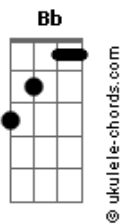

# John Newman - Down the Line

Tom: Bb

Tom: G

m

(intro x2) Bb Dm Gm Gm

Bb Dm Gm Gm

I've been battered, I've been bruised

Bb Dm Gm Gm

I wanna break the chains of life

With you right by my side

So, oh

You gotta meet me down the line

So, oh

You gotta meet me down the line

Bb Dm Gm Gm

I'm easily dazed, I'm so confused

## Acordes

'Cause you're the right person at the wrong time

Bb F

I wanna run into the light

And leave the dark behind

Bb F

I wanna break the chains of life

With you right by my side