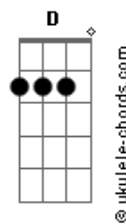

John Newman - Down the Line

Tom: Bb

Tom: G

m

(intro x2) Bb Dm Gm Gm

Bb Dm Gm Gm

I've been battered, I've been bruised

Bb Dm Gm Gm

And though I know it's no excuse

Bb Dm Gm

For you I know I'm right

And in another place, in another time

Bb Dm Gm

I'll buy you flowers, I'd build a home

Gm Bb Dm Gm Gm

Right now can't pay the bills, I cannot go

Bb Dm Gm

Can't give you anything you need

But maybe if you'll meet me further down the line

'Cause you're the right person at the wrong time

Bb F

I wanna run into the light

And leave the dark behind

Bb F

I wanna break the chains of life

With you right by my side

So, oh

You gotta meet me down the line

So, oh

You gotta meet me down the line

Bb Dm Gm Gm

I'm easily dazed, I'm so confused

Bb Dm Gm Gm

It's hurting me and I'm hurting you

Bb Dm Gm

Despite everything you do

You're gonna have to meet me further down the line

'Cause you're the right person at the wrong time

Acordes

'Cause you're the right person at the wrong time

Bb F

I wanna run into the light

And leave the dark behind

Bb F

I wanna break the chains of life

With you right by my side

So, oh

You gotta meet me down the line

So, oh

You gotta meet me down the line

Gm

You've been trying hard

To make me feel a little better

D Gm

It's gonna take a while

To make me feel a little better

D Gm Eb Bb

And I'll try, try, try, try a little harder, uu, yeah

F Eb

And I swear, swear, swear I'm gonna lift you further ohhhh

Bb F

I wanna run into the light

And leave the dark behind

Bb F

I wanna break the chains of life

With you right by my side

So, oh

You gotta meet me down the line

So, oh

You gotta meet me down the line

Bb Dm Gm Gm

I'm easily dazed, I'm so confused

Bb Dm Gm Gm

It's hurting me and I'm hurting you