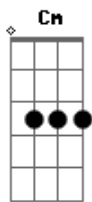

© ukulele-chords.com