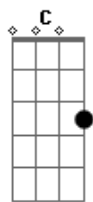

<sup>C</sup> <sup>G</sup>  
But you're gonna live forever in me  
<sup>Am</sup> <sup>D</sup>  
I guarantee, it's just meant to be

Repete Intro: G G7 C Cm Em A  
C G Am D

<sup>G</sup> <sup>G7</sup>  
And when the pastor rises the pews  
<sup>C</sup> <sup>Cm</sup>  
From reasons he can't marry you  
<sup>Em</sup> <sup>A</sup>  
I'll keep my word and my seat

<sup>C</sup> <sup>G</sup>  
But you're gonna live forever in me  
<sup>Am</sup> <sup>D</sup>  
I'll guarantee, just wait and see