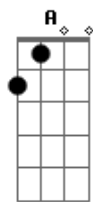

© ukulele-chords.com