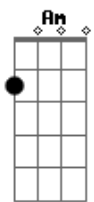

© ukulele-chords.com