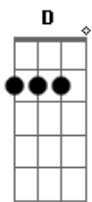

© ukulele-chords.com