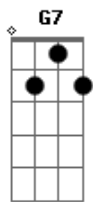

© ukulele-chords.com