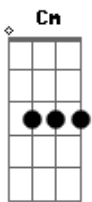

© ukulele-chords.com