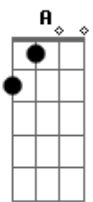

© ukulele-chords.com