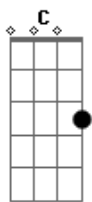

© ukulele-chords.com