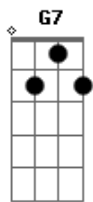

<sup>C</sup> <sup>G</sup>  
And you're gonna live forever in me  
<sup>Am</sup> <sup>D</sup>  
I guarantee, it's your destiny

<sup>G</sup> <sup>G7</sup>  
Life is full of sweet mistakes  
<sup>C</sup> <sup>Cm</sup>  
And love's an honest one to make  
<sup>Em</sup> <sup>A</sup>  
Time leaves no fruit on the tree

<sup>C</sup> <sup>G</sup>  
But you're gonna live forever in me  
<sup>Am</sup> <sup>D</sup>  
I guarantee, it's just meant to be

Repete Intro: G G7 C Cm Em A  
C G Am D

<sup>G</sup> <sup>G7</sup>  
And when the pastor rises the pews  
<sup>C</sup> <sup>Cm</sup>  
From reasons he can't marry you  
<sup>Em</sup> <sup>A</sup>  
I'll keep my word and my seat

<sup>C</sup> <sup>G</sup>  
But you're gonna live forever in me  
<sup>Am</sup> <sup>D</sup>  
I'll guarantee, just wait and see