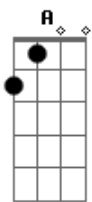

© ukulele-chords.com