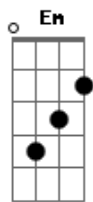

© ukulele-chords.com