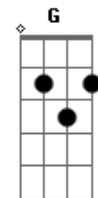

John Mayer - Wild Blue

tom:

Intro: Am C F Dm
Am C F Dm

Am C
Never seen the sun before
F Dm
Lying on the ocean floor
Am C
I'm walking through the wilderness
F Dm
And living off the loneliness

G C F
Oh wild blue, deeper than I ever
Knew
G C F
Wild blue on a bed of grey
G C
Oh baby, what a wild blue
F
I found myself when I lost you

(G Am G Am Dm)
(Am C F Dm)
(Am C F Dm)

Am C
All the tears I meant to cry
F Dm
Dance across the evening sky
Am C
And in my sorrow I can see
F Dm
That missing you belongs to me

G C F
Oh wild blue, deeper than I ever

Acordes

© ukulele-chords.com

© ukulele-chords.com

© ukulele-chords.com

© ukulele-chords.com

© ukulele-chords.com

Knew
G C F
Wild blue on a bed of grey
G C
Oh baby, what a wild blue
F
I found myself when I lost you

(G Am G Am Dm)
(Am C F Dm)
(Am C F Dm)
(Am C F Dm)

G C
Oh wild blue, deeper than
F
I ever knew
G C F
Wild blue since you went away
G C
Oh baby, what a wild blue
F
I found myself when I lost you

(G Am)

G Am
And you'll never know
G Am Dm
The unlikely beauty in letting you go