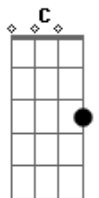

John Mayer - Wild Blue

tom:

Intro: Am C F Dm
Am C F Dm

Am C
Never seen the sun before
F Dm
Lying on the ocean floor
Am C
I'm walking through the wilderness
F Dm
And living off the loneliness

G C F
Oh wild blue, deeper than I ever
Knew
G C F
Wild blue on a bed of grey
G C
Oh baby, what a wild blue
F
I found myself when I lost you

(G Am G Am Dm)
(Am C F Dm)
(Am C F Dm)

Am C
All the tears I meant to cry
F Dm
Dance across the evening sky
Am C
And in my sorrow I can see
F Dm
That missing you belongs to me

G C F
Oh wild blue, deeper than I ever

Acordes

© ukulele-chords.com

© ukulele-chords.com

© ukulele-chords.com

© ukulele-chords.com

© ukulele-chords.com

Knew
G C F
Wild blue on a bed of grey
G C
Oh baby, what a wild blue
F
I found myself when I lost you