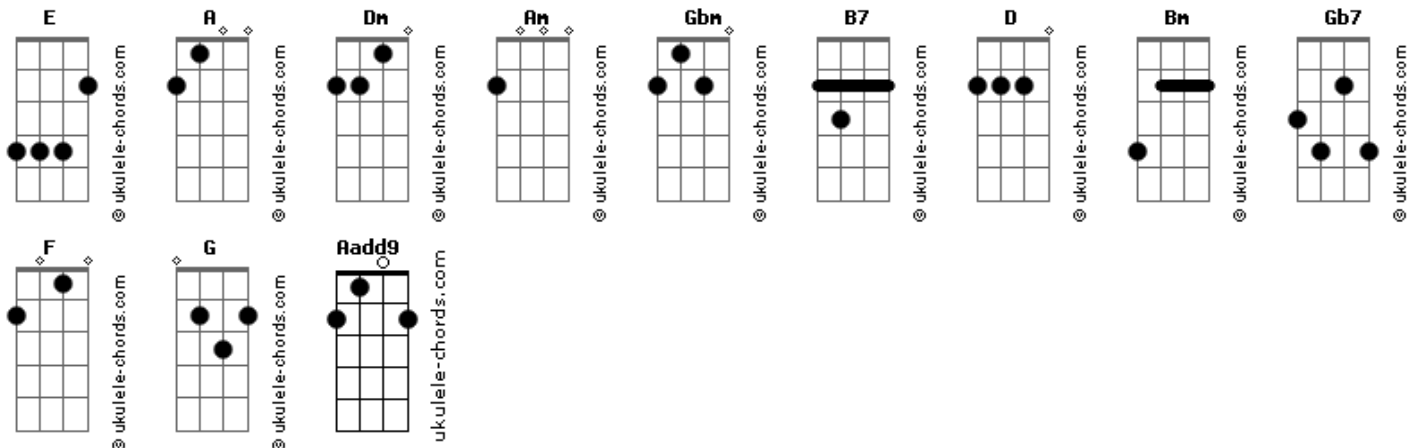

John Mayer - Why You No Love Me

tom:

Intro: Dm A Am E E E

Dm
Help me understand it
A
Woke up empty-handed
Am E E E
Never heard you say goodbye
Dm
Do you remember
A
Summer said she'd go forever
Gbm
Then you turn as cold as the weather
B7 E
And left me here to cry and cry
Tell me

D Dm
Why you no love me?
A Gbm
Why you no love me?
Bm E A Gb7
Why you no even care?
Bm E
Why you no love me?
A Gb7
Why you no love me?
Bm E A
Why you no will be there?

Dm
Shattered, come to find
A
That none of it mattered
Am
Empty like the promise you made me
E
Flat out on the floor, oh, no
Dm D2 Dm
Hurt me once, I let it be
A A A
Hurt me twice, you're dead to me

Acordes

Gbm
Three times makes you family
B7 E
Why can't you see I'm yours?
Tell me
D Dm
Why you no love me?
A Gbm
Why you no love me? (Why you no love me?)
Bm E E A
Why you no even care?
Gb7
(Don't you know I want you? Ooh)
Bm E
Why you no love me? (Why you no love me, baby?)
A Gb7
Why you no love me? (Why you no love me?)
Bm E E A
Why you no will be there?
(Dm Dm A A)
(Dm Dm A Gb7)
D Dm
Why you no love me?
A Gbm
Why you no love me? (Why you no love me?)
Bm E E A
Why you no even care?
Gb7
(Don't you know I want you? Ooh)
Bm E
Why you no love me? (Why you no love me, baby?)
Aadd9 Gb7
Why you no love me? (Why you no love me, girl?)
Bm E E A
Why you no will be there?
(Why you no will be there?)
F
Why you no will be?
G A
Why you no will be there?