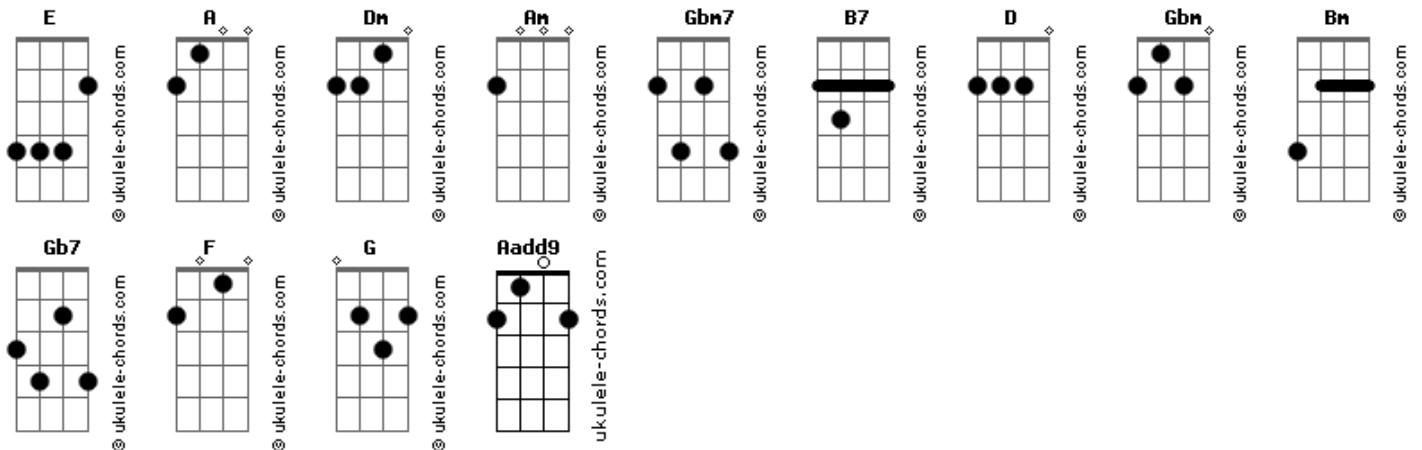

John Mayer - Why You No Love Me

tom:

Intro: Dm A Am E E E

Dm
Help me understand it
A
Woke up empty-handed
Am E E E
Never heard you say goodbye
Dm
Do you remember
A
Summer said she'd go forever
Gbm7
Then you turn as cold as the weather
B7 E
And left me here to cry and cry
Tell me

D Dm
Why you no love me?
A Gbm
Why you no love me?
Bm E A Gb7
Why you no even care?
Bm E
Why you no love me?
A Gb7
Why you no love me?
Bm E A
Why you no will be there?

Dm
Shattered, come to find
A
That none of it mattered
Am
Empty like the promise you made me
E
Flat out on the floor, oh, no
Dm D2 Dm
Hurt me once, I let it be
A A A
Hurt me twice, you're dead to me

Acordes

Gbm7
Three times makes you family
B7 E
Why can't you see I'm yours?
Tell me
D Dm
Why you no love me?
A Gbm
Why you no love me? (Why you no love me?)
Bm E E A
Why you no even care?
Gb7
(Don't you know I want you? Ooh)
Bm E
Why you no love me? (Why you no love me, baby?)
A Gb7
Why you no love me? (Why you no love me?)
Bm E E A
Why you no will be there?
(Dm Dm A A)
(Dm Dm A Gb7)
D Dm
Why you no love me?
A Gbm
Why you no love me? (Why you no love me?)
Bm E E A
Why you no even care?
Gb7
(Don't you know I want you? Ooh)
Bm E
Why you no love me? (Why you no love me, baby?)
Aadd9 Gb7
Why you no love me? (Why you no love me, girl?)
Bm E E A
Why you no will be there?
(Why you no will be there?)
F
Why you no will be?
G A
Why you no will be there?