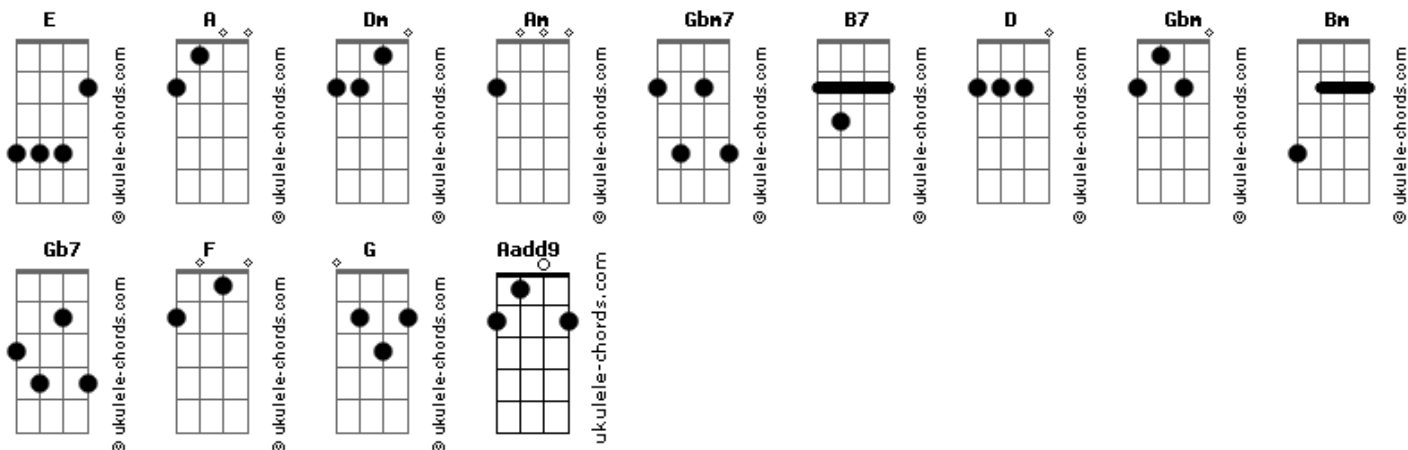

John Mayer - Why You No Love Me

tom:

Intro: Dm A Am E E E

Dm
Help me understand it
A
Woke up empty-handed
Am E E E
Never heard you say goodbye
Dm
Do you remember
A
Summer said she'd go forever
Gbm7
Then you turn as cold as the weather
B7 E
And left me here to cry and cry
Tell me

D Dm
Why you no love me?
A Gbm
Why you no love me?
Bm E A Gb7
Why you no even care?
Bm E
Why you no love me?
A Gb7
Why you no love me?
Bm E A
Why you no will be there?

Dm
Shattered, come to find
A
That none of it mattered
Am
Empty like the promise you made me
E
Flat out on the floor, oh, no
Dm D2 Dm
Hurt me once, I let it be
A A A
Hurt me twice, you're dead to me

Acordes

Gbm7
Three times makes you family
B7 E
Why can't you see I'm yours?

Tell me

D Dm
Why you no love me?
A Gbm
Why you no love me? (Why you no love me?)
Bm E E A
Why you no even care?
Gb7
(Don't you know I want you? Ooh)
Bm E
Why you no love me? (Why you no love me, baby?)
A Gb7
Why you no love me? (Why you no love me?)
Bm E E A
Why you no will be there?

(Dm Dm A A)
(Dm Dm A Gb7)

D Dm
Why you no love me?
A Gbm
Why you no love me? (Why you no love me?)
Bm E E A
Why you no even care?
Gb7
(Don't you know I want you? Ooh)
Bm E
Why you no love me? (Why you no love me, baby?)
Aadd9 Gb7
Why you no love me? (Why you no love me, girl?)
Bm E E A
Why you no will be there?