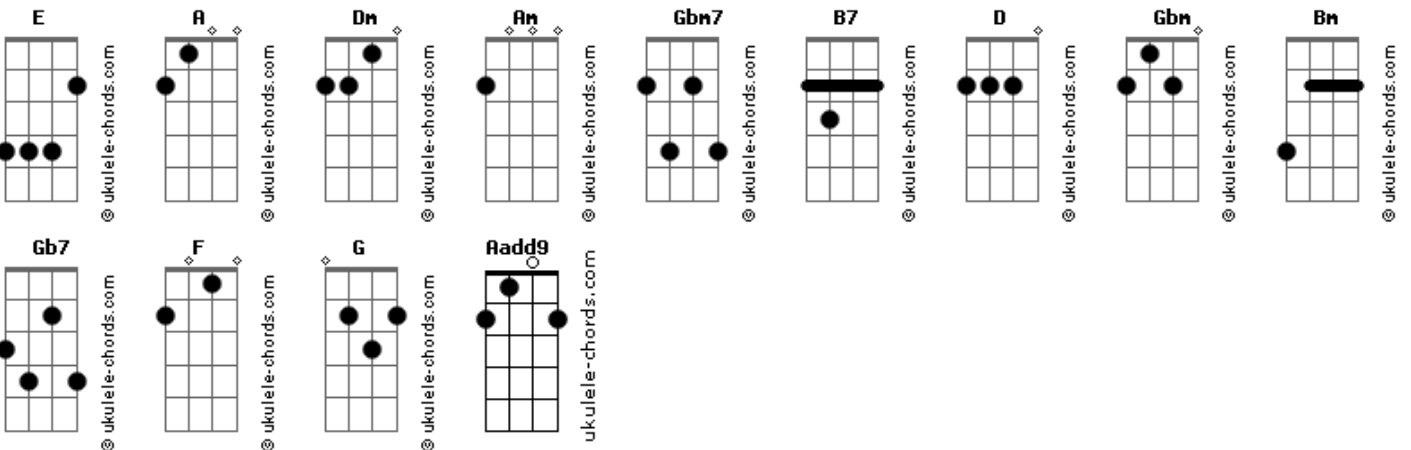

John Mayer - Why You No Love Me

tom:

Intro: Dm A Am E E E

Dm
Help me understand it
A
Woke up empty-handed
Am E E E
Never heard you say goodbye
Dm
Do you remember
A
Summer said she'd go forever
Gbm7
Then you turn as cold as the weather
B7 E
And left me here to cry and cry
Tell me

D Dm
Why you no love me?
A Gbm
Why you no love me?
Bm E A Gb7
Why you no even care?
Bm E
Why you no love me?
A Gb7
Why you no love me?
Bm E A
Why you no will be there?

Dm
Shattered, come to find
A
That none of it mattered
Am
Empty like the promise you made me
E
Flat out on the floor, oh, no
Dm D2 Dm
Hurt me once, I let it be
A A A
Hurt me twice, you're dead to me

Acordes

Gbm7
Three times makes you family
B7 E
Why can't you see I'm yours?
Tell me
D Dm
Why you no love me?
A Gbm
Why you no love me? (Why you no love me?)
Bm E E A
Why you no even care?
Gb7
(Don't you know I want you? Ooh)
Bm E
Why you no love me? (Why you no love me, baby?)
A Gb7
Why you no love me? (Why you no love me?)
Bm E E A
Why you no will be there?
(Dm Dm A A)
(Dm Dm A Gb7)
D Dm
Why you no love me?
A Gbm
Why you no love me? (Why you no love me?)
Bm E E A
Why you no even care?
Gb7
(Don't you know I want you? Ooh)
Bm E
Why you no love me? (Why you no love me, baby?)
Aadd9 Gb7
Why you no love me? (Why you no love me, girl?)
Bm E E A
Why you no will be there?
(Why you no will be there?)
F
Why you no will be?
G A
Why you no will be there?