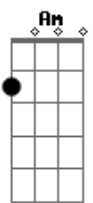

John Mayer - Whiskey, Whiskey, Whiskey

Tom: G
Intro: D Am Em (2x)

G
We pick up in New York City

Gbm D Gbm D
I try to find the man I never got to be

G
But when I push down on the pavement

Gbm D Gbm D
Find the whole thing so much harder than it seems

Am Em
Cut me off and pull me in the street

D
Whiskey, whiskey, whiskey

Am
Water, water, water

Em
Sleep

(D Am Em) (2x)

(Em)

Acordes

© ukulele-chords.com