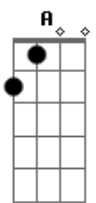

John Mayer - Whiskey, Whiskey, Whiskey

Tom: G
Intro: D Am Em (2x)

G
We pick up in New York City

Gbm D Gbm D
I try to find the man I never got to be

G
But when I push down on the pavement

Gbm D Gbm D
Find the whole thing so much harder than it seems

Am Em
Cut me off and pull me in the street

D
Whiskey, whiskey, whiskey

Am
Water, water, water

Em
Sleep

(D Am Em) (2x)

(Em)

Acordes

© ukulele-chords.com