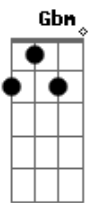

© ukulele-chords.com