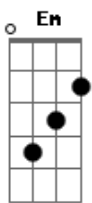

© ukulele-chords.com