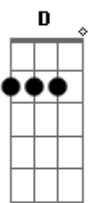

© ukulele-chords.com