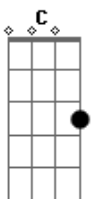

Am Em D
'Cause when you're done with this world
Am Em D
You know the next is up to you
G C D
And his wife told his kids he was crazy
G C Am
And his friends said he'd fail if he tried
D G
But with a will to work hard
C Em
And a library card
A7 C D
He took a homemade, fan-blade, one-man submarine ride

[Solo]
G G C
That morning, the sea was mad and I mean it
C Am
Waves as big as he'd seen it
D C
Deep in his dreams at home
G
From dry land
G D
He rolled it over to wet sand
C Am
Closed the hatch up with one hand
D C
And peddled off alone

Am Em D
'Cause when you're done with this world
Am Em D
You know the next is up to you
G C D
And for once in his life it was quiet
G C Am
As he learned how to turn in the tide

D G
And the sky was a flare
C Em
When he came up for air
A7 C D
In his homemade, fan-blade, one-man submarine ride

[Solo]
(Am Em D)
(Am Em D)
(G C D)
(G C Am D)
(G C Em)
(A7 C D)

G
One evening
G C
When weeks had passed since his leaving
C Am
The call she'd planned on receiving
D C
Finally made it home
G
She accepted
G C
The news she'd never expected
C Am
The operator connected
D C
A call from Tokyo
Am Em D
'Cause when you're done with this world
Am Em D
You know the next is up to you
G
Now his friends
C D D D D
Bring him up when they're drinking
G C Am
At the bar with his name on the side
D G
And they smile when they can
C Em
As they speak of a man
A7 C D
Who took a homemade, fan-blade, one-man submarine ride

[Solo]

Acordes

© ukulele-chords.com