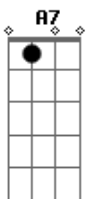

© ukulele-chords.com