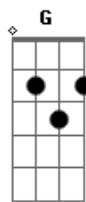

# John Mayer - Waitin' On The Day

Tom: **D**  
Intro: & Verso:

Refrão:

Ele alterna o jeito de tocar cada acorde, mas geralmente é assim:  
**Bm7** (x24232)  
**D** (x577xx) ou (x00230) ou (x00232)  
**G** (3x0035) > (3x0032) ou apenas (3x5433) [Você pode brincar com o acorde]

**G** **D** **A**  
 Bleaches out in the sun and shows my age  
**D** **G** **D**  
 Waiting on the day when that voice comes to say  
**G** **D** **A** **Bm7**  
 That it's not wrong what you did for just a kid

**D** **G** **Bm7**  
 When you be there for me, baby  
**D** **G** **Bm7**  
 When you love me all the way  
**D** **G** **Bm7**  
 When you take my side in every little fire fight  
**D** **G**  
 When you hang your things and stay

**Bm7** **D** **G**  
 I'm waiting on the day

( **Bm7** **D** **G** ) (4x)

( **D** **D** **G** **D** ) (2x)

**D** **G** **D**  
 Waiting on the day when these words are in stone  
**G** **D**  
 When the kids are all grown  
**A** **Bm7**  
 And we go dancing  
**D** **G** **Bm7**  
 Oh, can you do it, baby  
**D** **G** **Bm7**  
 Can you love me all the way  
**D** **G**  
 Will you tie me tight in little strands of paradise  
**Bm7** **D** **G**  
 Will you walk with me before the morning fades  
**D** **C** **G**  
 I'm waiting on the day  
 ( **D** **C** **G** )  
 ( **D** )