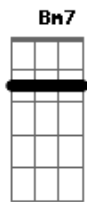

# John Mayer - Waitin' On The Day

Tom: **D**  
Intro: & Verso:

Refrão:

Ele alterna o jeito de tocar cada acorde, mas geralmente é assim:  
**Bm7** (x24232)  
**D** (x577xx) ou (x00230) ou (x00232)  
**G** (3x0035) > (3x0032) ou apenas (3x5433) [Você pode brincar com o acorde]

**D** **G** **Bm7**  
 When you be there for me, baby  
**D** **G** **Bm7**  
 When you love me all the way  
**D** **G** **Bm7**  
 When you take my side in every little fire fight  
**D** **G**  
 When you hang your things and stay

**Bm7** **D** **G**  
 I'm waiting on the day

( **Bm7** **D** **G** ) (4x)

( **D** **D** **G** **D** ) (2x)

**D** **G** **D**  
 Waiting on the day when these words are in stone  
**G** **D**  
 When the kids are all grown  
**A** **Bm7**  
 And we go dancing  
**D** **G** **Bm7**  
 Oh, can you do it, baby  
**D** **G** **Bm7**  
 Can you love me all the way  
**D** **G**  
 Will you tie me tight in little strands of paradise  
**Bm7** **D** **G**  
 Will you walk with me before the morning fades  
**D** **C** **G**  
 I'm waiting on the day  
 ( **D** **C** **G** )  
 ( **D** )