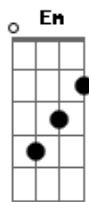

John Mayer - Victoria

Tom: G

(intro)

I got a few things I've been waiting to do"

Am D G C G
Don't know why Victoria came by
Am D G C G
I could see by the look in her eyes
Am D G C G
Victoria'd been driving around the town for awhile
Am D C
Playing with the thought of leaving

Am D G C G
Don't know why Victoria just smiled
Am D G C G
Mentioned something 'bout how you were right
Am D G C G
Must have been hard to see through the tears she was hiding
Am Em B C
She said "I might not be seeing him soon
Em B C

Am D G C G
Looked outside at the car in the drive
Am D G C G
And the suitcase on the backseat inside
Am D G C C
Sure it's so, she can't look out behind at the road
Am Em B C
She said "I might not be seeing him soon
Am Em B C
I've got a few things I've been waiting to do"

Am D G C G
Don't look down, she seemed alright
Am D G C G
You might be asking where is Victoria tonight
Am D G
Somewhere out on the highway
C Am
I'm sure that she's fine

Acordes

© ukulele-chords.com

© ukulele-chords.com

© ukulele-chords.com

© ukulele-chords.com

© ukulele-chords.com

© ukulele-chords.com