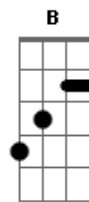

© ukulele-chords.com