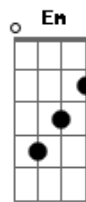

© ukulele-chords.com