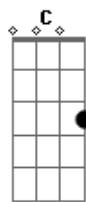

© ukulele-chords.com