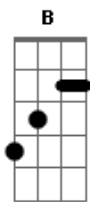

© ukulele-chords.com