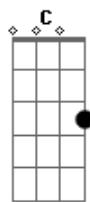

© ukulele-chords.com

© ukulele-chords.com