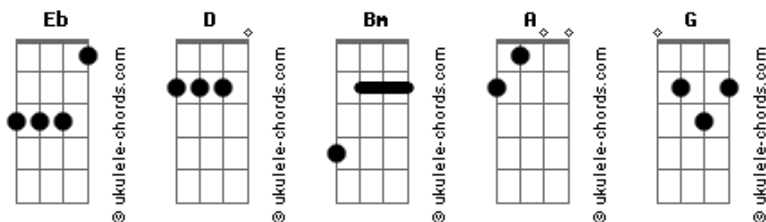

John Mayer - Til The Right One Comes

tom:

Eb (forma dos acordes no tom de D)

Capostrate na 1ª casa

Intro: Bm A G D

[Primeira Parte]

^D
Well the lucky in love
^G
Call themselves, "Winners"
^G ^D ^A
And losers are sinners who have gone astray

(Bm A G D)

[Segunda Parte]

^D
And I know people
^G ^D
Broke down and defeated
^G ^D ^A
Lost what they needed in some miserable war
^D
So forgive me if I might
^G ^D
Look around for a minute
^G ^D ^A ^D
Before jumping right in it, I just want to be sure

Acordes

[Solo] Bm A G D

^{Bm} ^A ^G ^D
'Til the right one comes

[Terceira Parte]

^D
Now I'm lying in my bed
^G ^D
End of a long day
^G ^D ^A
Headed the wrong way down that highway of dreams
^D ^G ^D
When you're a little unsure of whatcha headed for
^G ^D ^A ^D
The end of the road ain't as close as it seems