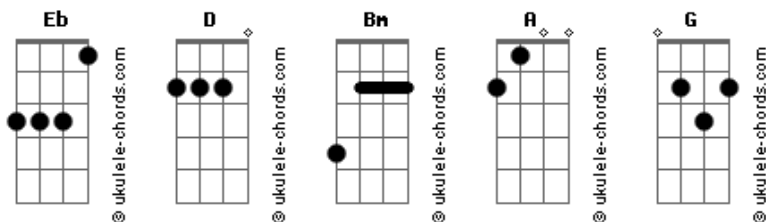

John Mayer - Til The Right One Comes

tom:

Eb (forma dos acordes no tom de D)

Capostrate na 1ª casa

Intro: Bm A G D

[Primeira Parte]

^D
Well the lucky in love
^G
Call themselves, "Winners"
^G ^D ^A
And losers are sinners who have gone astray

(Bm A G D)

[Segunda Parte]

^D
And I know people
^G ^D
Broke down and defeated
^G ^D ^A
Lost what they needed in some miserable war
^D
So forgive me if I might
^G ^D
Look around for a minute
^G ^D ^A ^D
Before jumping right in it, I just want to be sure

Acordes

[Solo] Bm A G D

^{Bm} ^A ^G ^D
'Til the right one comes

[Terceira Parte]

^D
Now I'm lying in my bed
^G ^D
End of a long day
^G ^D ^A
Headed the wrong way down that highway of dreams
^G ^D ^A ^D ^G ^D
When you're a little unsure of whatcha headed for
^G ^D ^A ^D
The end of the road ain't as close as it seems