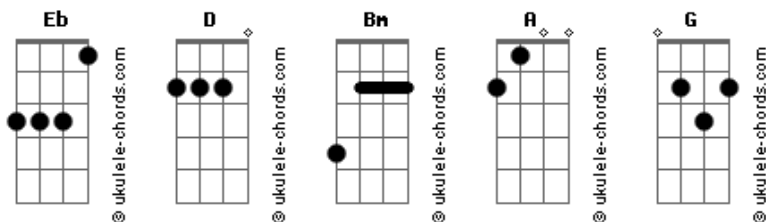

John Mayer - Til The Right One Comes

tom:

Eb (forma dos acordes no tom de D)

Capostrate na 1ª casa

Intro: Bm A G D

[Primeira Parte]

^D
Well the lucky in love
^G
Call themselves, "Winners"
^G ^D ^A
And losers are sinners who have gone astray

(Bm A G D)

[Segunda Parte]

^D
And I know people
^G ^D
Broke down and defeated
^G ^D ^A
Lost what they needed in some miserable war
^D
So forgive me if I might
^G ^D
Look around for a minute
^G ^D ^A ^D
Before jumping right in it, I just want to be sure

Acordes

[Solo] Bm A G D

^{Bm} ^A ^G ^D
'Til the right one comes

[Terceira Parte]

^D
Now I'm lying in my bed
^G ^D
End of a long day
^G ^D ^A
Headed the wrong way down that highway of dreams
^G ^D ^A ^D
When you're a little unsure of whatcha headed for
^G ^D ^A ^D
The end of the road ain't as close as it seems