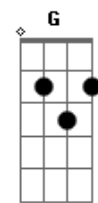

John Mayer - The Heart Of Life

Tom: D
Intro: dução

Base Intro

1

2

3

4

Solo Intro

A7 A A7 A(7/13)

Acordes

© ukulele-chords.com

© ukulele-chords.com

© ukulele-chords.com

© ukulele-chords.com

© ukulele-chords.com

© ukulele-chords.com