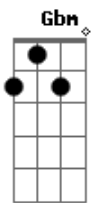

© ukulele-chords.com