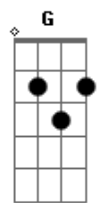

© ukulele-chords.com