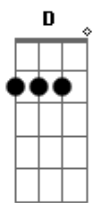

© ukulele-chords.com