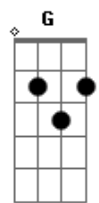

John Mayer - The Heart Of Life

Tom: D
Intro: dução

Base Intro

1

2

3

4

Solo Intro

1

2

Primeira Parte

1

2

3

4

D Bm
I hate to see you cry
Gbm G D A
Lying there in that po_situation
D Bm
There's things you need to hear
Gbm
So turn off your tears
G D A
And lis_ten

A7 A A7 A(7/13)

Acordes

© ukulele-chords.com

© ukulele-chords.com

© ukulele-chords.com

© ukulele-chords.com

© ukulele-chords.com

© ukulele-chords.com