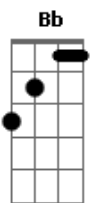

© ukulele-chords.com