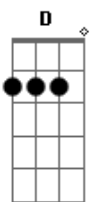

Can keep me through the night

Solo: G C G C G D C G G G

Now I'm not trying to steal
No lover 'way from no one man
Now I'm not trying to steal
No lover 'way from no one man
But if Olivia herself were at my door
I'd have to say I'd let her in

Something like Olivia
Something like Olivia
Something like Olivia
Something like Olivia
I keep thinking something like Olivia
Is what I need to find

Acordes

© ukulele-chords.com

© ukulele-chords.com

© ukulele-chords.com