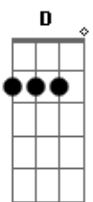

Can keep me through the night

Solo: G C G C G D C G G G

Now I'm not trying to steal
No lover 'way from no one man
Now I'm not trying to steal
No lover 'way from no one man
But if Olivia herself were at my door
I'd have to say I'd let her in

Something like Olivia
Something like Olivia
Something like Olivia
Something like Olivia

I keep thinking something like Olivia
Is what I need to find

Acordes

© ukulele-chords.com

© ukulele-chords.com

© ukulele-chords.com