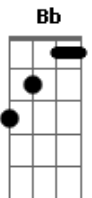

© ukulele-chords.com