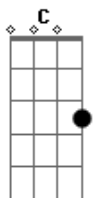

John Mayer - Somebody Loves You

Tom: C

C Dm7
You and I, we were born out of the same pain
C
And when we found our way to one another
Dm7
We were bleeding from the same vein
F Dm7
Sometimes you'll have to go off to see without me
F Dm7
Now you can bring a song you can sing when you're lonely

C Dm7 C
Dm7
Somebody loves you. Somebody loves you. Somebody loves you.
Somebody loves you

C Dm7
Sometimes I think that this is not your first dance across the
life time
C Dm7

Tell it to the afterlife and ghosts that came before us at the same time

F Dm7
Sooner or later the wind's gonna take you when I won't
F Dm7
When you want to pretend that we lose in the end, baby please don't

C Dm7 C
Dm7
Somebody loves you. Somebody loves you. Somebody loves you.
Somebody loves you

Dm7 C\E
When you're losing your life at the end of the day

F C
Feeling last in line to lay, claim to your name

Dm7 C\E
When you feel like your heart is on constant display

Bb G
Fall into your arms and remember to say

C Dm7
Somebody loves me. Somebody loves me

Acordes

© ukulele-chords.com