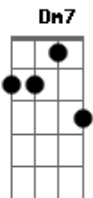

© ukulele-chords.com