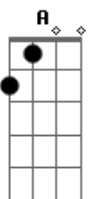

[Refrão]

We had a run of bad romances

Acordes

© ukulele-chords.com

© ukulele-chords.com

© ukulele-chords.com

© ukulele-chords.com

They always missed the mark
 So close your eyes and take your chances
 It's just another shot in the dark
 It's just another shot in the dark