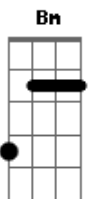

[Refrão]

We had a run of bad romances

Acordes

© ukulele-chords.com

© ukulele-chords.com

© ukulele-chords.com

© ukulele-chords.com

They always missed the mark
 So close your eyes and take your chances
 It's just another shot in the dark
 It's just another shot in the dark

(D G Bm A)

I want you in the worst way
 Is the gate code still your birthday?

(G)

[Refrão]

If you thought you met your Casanova
 And he left you with a broken heart
 Remember when it's done and over
 It was only just a shot in the dark
 It was only just a shot in the dark
 It's just another shot in the dark
 It's just another shot in the dark, come on now