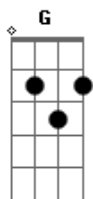

John Mayer - Shot In The Dark

tom:

Intro: D G D G
 D A G
 D G D G
 D A G

[Primeira Parte]

It's a hard run
 Loving like we do
 Takes way too long to get over you
 And remember the line we drew
 But call me over and I'm coming through

[Refrão]

We're searching for the night together
 Where we don't fall apart
 Might be now and it might be never
 It's just another shot in the dark
 It's just another shot in the dark

[Segunda Parte]

And I wonder what it all means
 Strange conversation with you in my dreams
 And I don't know what I'm gonna do
 I've loved seven other women and they all were you

[Refrão]

We had a run of bad romances

Acordes

© ukulele-chords.com

© ukulele-chords.com

© ukulele-chords.com

© ukulele-chords.com

They always missed the mark
 So close your eyes and take your chances
 It's just another shot in the dark
 It's just another shot in the dark

(D G Bm A)

I want you in the worst way
 Is the gate code still your birthday?

(G)

[Refrão]

If you thought you met your Casanova
 And he left you with a broken heart
 Remember when it's done and over
 It was only just a shot in the dark
 It was only just a shot in the dark
 It's just another shot in the dark
 It's just another shot in the dark, come on now