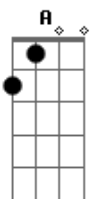

[Refrão]

We had a run of bad romances

Acordes

© ukulele-chords.com

© ukulele-chords.com

© ukulele-chords.com

© ukulele-chords.com

They always missed the mark
 So close your eyes and take your chances
 It's just another shot in the dark
 It's just another shot in the dark

(D G Bm A)

I want you in the worst way
 Is the gate code still your birthday?

(G)

[Refrão]

If you thought you met your Casanova
 And he left you with a broken heart
 Remember when it's done and over
 It was only just a shot in the dark
 It was only just a shot in the dark
 It's just another shot in the dark
 It's just another shot in the dark, come on now