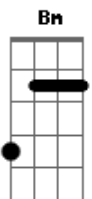

[Refrão]

We had a run of bad romances

Acordes

© ukulele-chords.com

© ukulele-chords.com

© ukulele-chords.com

© ukulele-chords.com

They always missed the mark
 So close your eyes and take your chances
 It's just another shot in the dark
 It's just another shot in the dark

(D G Bm A)

I want you in the worst way
 Is the gate code still your birthday?

(G)

[Refrão]

If you thought you met your Casanova
 And he left you with a broken heart
 Remember when it's done and over
 It was only just a shot in the dark
 It was only just a shot in the dark
 It's just another shot in the dark
 It's just another shot in the dark, come on now