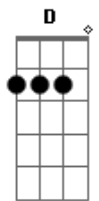

[Refrão]

We're searching for the night together
Where we don't fall apart
Might be now and it might be never
It's just another shot in the dark
It's just another shot in the dark

[Segunda Parte]

And I wonder what it all means
Strange conversation with you in my dreams
And I don't know what I'm gonna do
I've loved seven other women and they all were you

[Refrão]

We had a run of bad romances
They always missed the mark
So close your eyes and take your chances

Acordes

© ukulele-chords.com

© ukulele-chords.com

© ukulele-chords.com

© ukulele-chords.com

It's just another shot in the dark
It's just another shot in the dark

(D G Bm A)

[Ponte]

I want you in the worst way
Is the gate code still your birthday?

(G)

[Terceira Parte]

If you thought you met your Casanova
And he left you with a broken heart
Remember when it's done and over