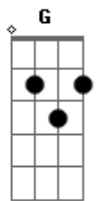

John Mayer - Shot In The Dark

tom:

Intro: D G D D G D A G
D G D G D A G

[Primeira Parte]

It's a hard run
Loving like we do
Takes way too long to get over you
And remember the line we drew
But call me over and I'm coming through

[Refrão]

We're searching for the night together
Where we don't fall apart
Might be now and it might be never
It's just another shot in the dark
It's just another shot in the dark

[Segunda Parte]

And I wonder what it all means
Strange conversation with you in my dreams
And I don't know what I'm gonna do
I've loved seven other women and they all were you

[Refrão]

We had a run of bad romances
They always missed the mark
So close your eyes and take your chances

Acordes

© ukulele-chords.com

© ukulele-chords.com

© ukulele-chords.com

© ukulele-chords.com

It's just another shot in the dark
It's just another shot in the dark

(D G Bm A)

[Ponte]

I want you in the worst way
Is the gate code still your birthday?

(G)

[Terceira Parte]

If you thought you met your Casanova
And he left you with a broken heart
Remember when it's done and over