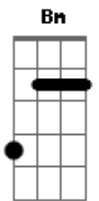

[Refrão]

We're searching for the night together
Where we don't fall apart
Might be now and it might be never
It's just another shot in the dark
It's just another shot in the dark

[Segunda Parte]

And I wonder what it all means
Strange conversation with you in my dreams
And I don't know what I'm gonna do
I've loved seven other women and they all were you

[Refrão]

We had a run of bad romances
They always missed the mark
So close your eyes and take your chances

Acordes

© ukulele-chords.com

© ukulele-chords.com

© ukulele-chords.com

© ukulele-chords.com

It's just another shot in the dark
It's just another shot in the dark

(D G Bm A)

[Ponte]

I want you in the worst way
Is the gate code still your birthday?

(G)

[Terceira Parte]

If you thought you met your Casanova
And he left you with a broken heart
Remember when it's done and over