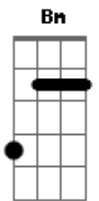

## Acordes

© ukulele-chords.com

© ukulele-chords.com

© ukulele-chords.com

© ukulele-chords.com

It's just another shot in the dark  
It's just another shot in the dark

( D G Bm A )

[Ponte]

I want you in the worst way  
Is the gate code still your birthday?

( G )

[Terceira Parte]

If you thought you met your Casanova  
And he left you with a broken heart  
Remember when it's done and over

[Refrão]