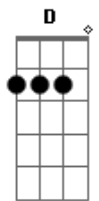

John Mayer - Shot In The Dark

tom:

Intro: D G D D G D A G
D G D G D A G

[Primeira Parte]

It's a hard run
Loving like we do
Takes way too long to get over you
And remember the line we drew
But call me over and I'm coming through

[Refrão]

We're searching for the night together
Where we don't fall apart
Might be now and it might be never
It's just another shot in the dark
It's just another shot in the dark

[Segunda Parte]

And I wonder what it all means
Strange conversation with you in my dreams
And I don't know what I'm gonna do
I've loved seven other women and they all were you

[Refrão]

We had a run of bad romances
They always missed the mark
So close your eyes and take your chances

Acordes

© ukulele-chords.com