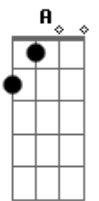

[Refrão]

We had a run of bad romances
They always missed the mark
So close your eyes and take your chances

Acordes

© ukulele-chords.com

© ukulele-chords.com

© ukulele-chords.com

© ukulele-chords.com

It's just another shot in the dark
It's just another shot in the dark

(D G Bm A)

[Ponte]

I want you in the worst way
Is the gate code still your birthday?

(G)

[Terceira Parte]

If you thought you met your Casanova
And he left you with a broken heart
Remember when it's done and over