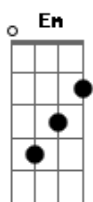

ukulele-chords.com