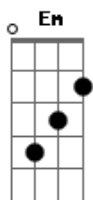

© ukulele-chords.com