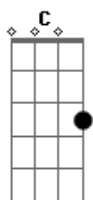

© ukulele-chords.com