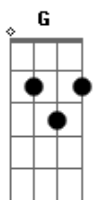

John Mayer - Rosie

Tom: G
Intro: C D C D
C D C G

[Verse]

C D
Rosie, come down and get the door for me
C G
I'm drunk again, remember when we used to be
C D
Rosie, I know you said no more for me
C G
But that was all before this dream that just came to me

[Chorus]

Bm
Don't leave me here
Em
Under the January rain
Bm
Come let me in
Bb Am
Take my heart by the hand
D C D
And lead me back to your room (back to your room)
C D C D
And sing me your tune (sing me your tune)

[C D C G]

[Verse 2]

C D
Rosie, you don't have to hide his things
C G
I'm fine with all the sorrow that tomorrow brings
C D
Rosie, don't you know my love is true
C G
Perdon and lo siento, see, I learned those words for you

[Chorus]

Bm
Don't leave me here
Em
Under the January rain
Bm
Come let me in
Bb Am
Take my heart by the hand
D
And lead me back to your room (back to your room)
D
And sing me your tune (sing me your tune)

[Solo]

C D C G
C D C G

Bm
parte do 3 refrão

[Chorus]

Bm
Don't leave me here
Em
Under the January rain
Bm
Come let me in
Bb Am
Take my heart by the hand
D C D
And lead me back to your room (back to your room)
C D C D
And sing me your tune (sing me your tune)

Acordes

© ukulele-chords.com