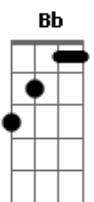

ukulele-chords.com