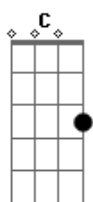

ukulele-chords.com