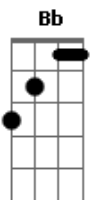

© ukulele-chords.com