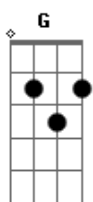

John Mayer - Rosie

Tom: G
Intro: C D C D
C D C G

[Verse]

C D
Rosie, come down and get the door for me
C G
I'm drunk again, remember when we used to be
C D
Rosie, I know you said no more for me
C G
But that was all before this dream that just came to me

[Chorus]

Bm
Don't leave me here
Em
Under the January rain
Bm
Come let me in
Bb Am
Take my heart by the hand
D C D
And lead me back to your room (back to your room)
C D C D
And sing me your tune (sing me your tune)

[C D C G]

[Verse 2]

C D
Rosie, you don't have to hide his things
C G
I'm fine with all the sorrow that tomorrow brings
C D
Rosie, don't you know my love is true
C G
Perdon and lo siento, see, I learned those words for you

[Chorus]

Bm
Don't leave me here
Em
Under the January rain
Bm
Come let me in
Bb Am
Take my heart by the hand
D
And lead me back to your room (back to your room)
D
And sing me your tune (sing me your tune)

[Solo]

C D C G
C D C G

Bm
parte do 3 refrão

[Chorus]

Bm
Don't leave me here
Em
Under the January rain
Bm
Come let me in
Bb Am
Take my heart by the hand
D C D
And lead me back to your room (back to your room)
C D C D
And sing me your tune (sing me your tune)

Acordes

ukulele-chords.com