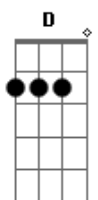

Segunda parte:

D
Journey on the jukebox singin'
G D Em
Don't let the believin' end
A
The one that you had eyes for
Gb Bm (A) G
Had their eyes for your best friend

Pré-Refrão:

D
Nobody's gonna love you right
A D
Nobody's gonna take you in tonight
G D
Finish out the bottle, step into the light
A D
And roll it on home

Refrão:

G
Roll it on home
Bm
Roll it on home
D A G Bm A
Tomorrow's another chance you won't go it alone
D
If you roll it on home
(D G D Em A G D)

Terceira parte:

D
The last ten texts were with your ex
G D Em
And all of 'em were sent by you
A G D
But you keep starin' at your phone like something's comin' through
D G D
Em
Come to grips and take your chips when the cards aren't goin' your way

A Gb Bm (A)
G
You've been here so long tonight's already yesterday hey hey hey

Pré-Refrão:

D
Nobody's gonna love you right
A D
Nobody's gonna take you in tonight
G D
Finish out the bottle, step into the light
A D
And roll it on home

Refrão:

G
Roll it on home
Bm
Roll it on home
D A G Bm A
Tomorrow's another chance you won't go it alone
D
If you roll it on home

Pós-Refrão 2x:

A G D
Da, da, da....

Solo:

Bm A G D
Bm A G D E G D

Pré-Refrão:

G D
Nobody's gonna love you right
A D
Nobody's gonna take you in tonight
G D
Drop a couple dollars, bum yourself a light
A D
And roll it on home

Refrão:

G
Roll it on home
Bm
Roll it on home
D A G Bm A
Tomorrow's another chance you won't go it alone
G D
If you roll it on home
G D
Roll it on home
G D
Roll it on home
G D
Roll it on home

Acordes

© ukulele-chords.com