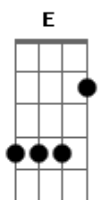

© ukulele-chords.com