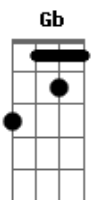

© ukulele-chords.com