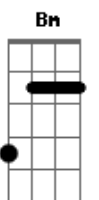

© ukulele-chords.com