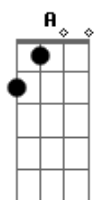

© ukulele-chords.com