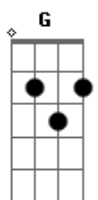

© ukulele-chords.com