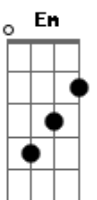

© ukulele-chords.com