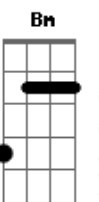

© ukulele-chords.com