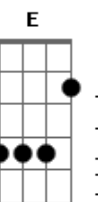

© ukulele-chords.com