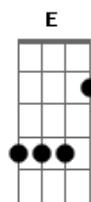

© ukulele-chords.com