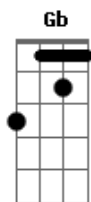

© ukulele-chords.com