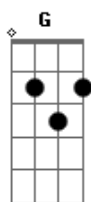

© ukulele-chords.com