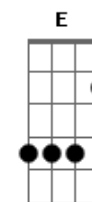

© ukulele-chords.com