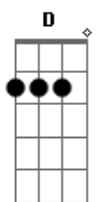

Segunda parte:

D
Journey on the jukebox singin'
G D Em7
Don't let the believin' end
A
The one that you had eyes for
Gb Bm (A) G
Had their eyes for your best friend

Pré-Refrão:

D
Nobody's gonna love you right
A D
Nobody's gonna take you in tonight
G D
Finish out the bottle, step into the light
A D
And roll it on home

Refrão:

G
Roll it on home
Bm
Roll it on home
D A G Bm A
Tomorrow's another chance you won't go it alone
D
If you roll it on home
(D G D Em7 A G D)

Terceira parte:

D
The last ten texts were with your ex
G D Em7
And all of 'em were sent by you
A G D
But you keep starin' at your phone like something's comin' through
D G D
Em7
Come to grips and take your chips when the cards aren't goin' your way

A Gb Bm (A)
G
You've been here so long tonight's already yesterday hey hey hey

Pré-Refrão:

D
Nobody's gonna love you right
A D
Nobody's gonna take you in tonight
G D
Finish out the bottle, step into the light
A D
And roll it on home

Refrão:

G
Roll it on home
Bm
Roll it on home
D A G Bm A
Tomorrow's another chance you won't go it alone
D
If you roll it on home

Pós-Refrão 2x:

A G D
Da, da, da....

Solo:

Bm A G D
Bm A G D E G D

Pré-Refrão:

G D
Nobody's gonna love you right
A D
Nobody's gonna take you in tonight
G D
Drop a couple dollars, bum yourself a light
A D
And roll it on home

Refrão:

G
Roll it on home
Bm
Roll it on home
D A G Bm A
Tomorrow's another chance you won't go it alone
G D
If you roll it on home
G D
Roll it on home
G D
Roll it on home
G D
Roll it on home

Acordes

© ukulele-chords.com