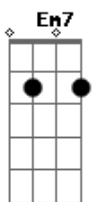

© ukulele-chords.com