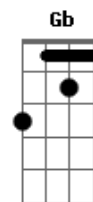

© ukulele-chords.com