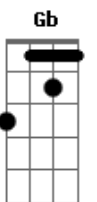

© ukulele-chords.com