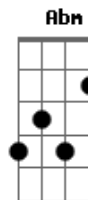

© ukulele-chords.com