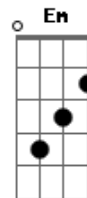

© ukulele-chords.com