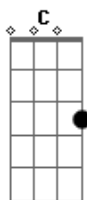

John Mayer - Perfectly Lonely

Tom: C

Verso:

C F (C) Dm G (2x)

Had a litle love
But I spread thin
Falling in her arms at night again
Made a bad name for my game around town
Tore up my heart, and shut it down

Ponte:

C F Dm G (2x)

Nothing to do
Nowhere to be
A simple litle kind of free
Nothing to do
No one but me
That's all I need

Refrão:

C F Dm G Em Am F G

I'm perfectly lonely
I'm perfectly lonely
I'm perfectly lonely
Cause I don't belong to anyone
Nobody belongs to me

Verso:

C F (C) Dm G (2x)

I see my friends around from time to time
When the ladies let them slip away
And when they ask me how Im doing with mine
This is always what I say

Ponte:

C F Dm G Em Am F G

Nothing to do
Nowhere to be
A simple little kind of free
Nothing to do
No one to be
Is it really hard to see

Refrão:

C F Dm G Em Am F G

I'm perfectly lonely
I'm perfectly lonely
I'm perfectly lonely
Cause I dont belong to anyone
Nobody belongs to me

Am Em F G (Abm) Am Em F Fm

And this is not to say
There never comes a day
I'll take my chances and start again
And when I look behind
On all my younger times
I have to thank the wrongs that led me to a love so strong

Solo 2x: C F Dm G

C F Dm G Em Am F G

I'm perfectly lonely
I'm perfectly lonely
I'm perfectly lonely
Cause I dont belong to anyone
Nobody belongs to me

C F Dm G (2x)

It's the way that I want it
It's the way that I want it
It's the way that I want it
It's the way that I want it

Acordes