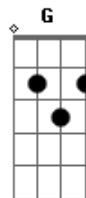

© ukulele-chords.com