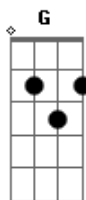

John Mayer - Perfectly Lonely

Tom: C

Verso:

C F (C) Dm G (2x)

Had a little love
But I spread thin
Falling in her arms at night again
Made a bad name for my game around town
Tore up my heart, and shut it down

Ponte:

C F Dm G (2x)

Nothing to do
Nowhere to be
A simple little kind of free
Nothing to do
No one but me
That's all I need

Refrão:

C F Dm G Em Am F G

I'm perfectly lonely
I'm perfectly lonely
I'm perfectly lonely
Cause I don't belong to anyone
Nobody belongs to me

Verso:

C F (C) Dm G (2x)

I see my friends around from time to time
When the ladies let them slip away
And when they ask me how I'm doing with mine
This is always what I say

Ponte:

C F Dm G Em Am F G

Nothing to do
Nowhere to be
A simple little kind of free
Nothing to do
No one to be
Is it really hard to see

Refrão:

C F Dm G Em Am F G

I'm perfectly lonely
I'm perfectly lonely
I'm perfectly lonely
Cause I don't belong to anyone
Nobody belongs to me

Am Em F G (Abm) Am Em F G

And this is not to say
There never comes a day
I'll take my chances and start again
And when I look behind
On all my younger times
I have to thank the wrongs that led me to a love so strong

Solo 2x: C F Dm G

C F Dm G Em Am F G

I'm perfectly lonely
I'm perfectly lonely
I'm perfectly lonely
Cause I don't belong to anyone
Nobody belongs to me

C F Dm G (2x)

It's the way that I want it
It's the way that I want it
It's the way that I want it
It's the way that I want it

Acordes

© ukulele-chords.com

© ukulele-chords.com

© ukulele-chords.com

© ukulele-chords.com

© ukulele-chords.com

© ukulele-chords.com

© ukulele-chords.com

© ukulele-chords.com