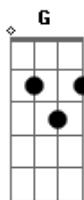

© ukulele-chords.com