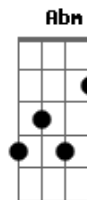

© ukulele-chords.com