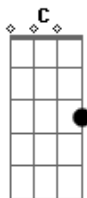

John Mayer - Perfectly Lonely

Tom: C

Verso:

C F (C) Dm G (2x)

Had a little love
But I spread thin
Falling in her arms at night again
Made a bad name for my game around town
Tore up my heart, and shut it down

Ponte:

C F Dm G (2x)

Nothing to do
Nowhere to be
A simple little kind of free
Nothing to do
No one but me
That's all I need

Refrão:

C F Dm G Em Am F G

I'm perfectly lonely
I'm perfectly lonely
I'm perfectly lonely
Cause I don't belong to anyone
Nobody belongs to me

Verso:

C F (C) Dm G (2x)

I see my friends around from time to time
When the ladies let them slip away
And when they ask me how I'm doing with mine
This is always what I say

Ponte:

C F Dm G Em Am F G

Nothing to do
Nowhere to be
A simple little kind of free
Nothing to do
No one to be
Is it really hard to see

Refrão:

C F Dm G Em Am F G

I'm perfectly lonely
I'm perfectly lonely
I'm perfectly lonely
Cause I don't belong to anyone
Nobody belongs to me

Am Em F G (Abm) Am Em F G

And this is not to say
There never comes a day
I'll take my chances and start again
And when I look behind
On all my younger times
I have to thank the wrongs that led me to a love so strong

Solo 2x: C F Dm G

C F Dm G Em Am F G

I'm perfectly lonely
I'm perfectly lonely
I'm perfectly lonely
Cause I don't belong to anyone
Nobody belongs to me

C F Dm G (2x)

It's the way that I want it
It's the way that I want it
It's the way that I want it
It's the way that I want it

Acordes