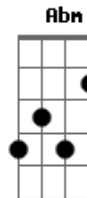

© ukulele-chords.com